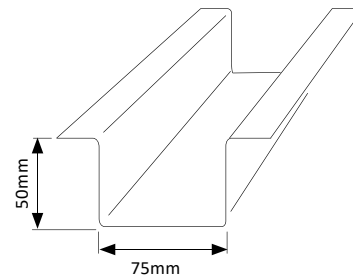

JUNCTION STUD - 75 X 15 X 0.75 BMT: **JS75150.75** (0.80kg/m)

JUNCTION STUD - 75 X 15 X 1.15 BMT: **JS7515** (1.20kg/m)

Standard Pack: 100 Lengths x 6M

Junction Stud

75 x 24 Junction Stud

JUNCTION STUD - 75 X 24 X 0.75 BMT: **JS75240.75** (0.91kg/m)

JUNCTION STUD - 75 X 24 X 1.15 BMT: **JS7524** (1.41kg/m)

Standard Pack: 100 Lengths x 6M

75 x 35 Junction Stud

JUNCTION STUD - 75 X 35 X 0.75 BMT: **JS75350.75** (1.09kg/m)

JUNCTION STUD - 75 X 35 X 1.15 BMT: **JS7535** (1.66kg/m)

Standard Pack: 50 Lengths x 6M

75 x 50 Junction Stud

JUNCTION STUD - 75 X 50 X 1.15 BMT: **JS7550** (1.94kg/m)

Standard Pack: 50 Lengths x 6M

120 x 35 Junction Stud

JUNCTION STUD - 120 X 35 X 1.15 BMT: **JS12035** (2.01kg/m)