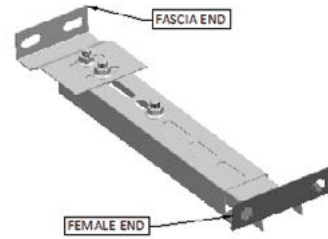

Hook Fast Purlin Bridging

Millform *HookFast*® Bridging System

(available to suit C/Z100, 150, 200 & 250)

Adj Starter – Adjustable Female / Fascia Cleat

Starter – Bolted / Female

Intermediate – Male / Female

Finisher – Male / Bolted

12 mm Sag Rod Ridge Tie (add 100 mm to centres)