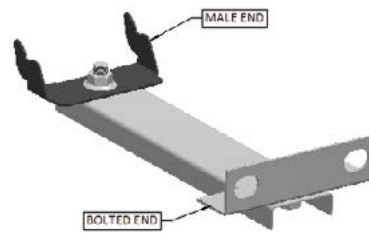

Hook Fast Purlin Bridging

Millform *HookFast*® Bridging System

(available to suit C/Z100, 150, 200 & 250)

Adj Starter – Adjustable Female / Fascia Cleat

Starter – Bolted / Female

Intermediate – Male / Female

Finisher – Male / Bolted

12 mm Sag Rod Ridge Tie (add 100 mm to centres)