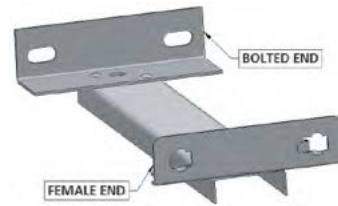

Hook Fast Purlin Bridging

Millform *HookFast*® Bridging System

(available to suit C/Z100, 150, 200 & 250)

Adj Starter – Adjustable Female / Fascia Cleat

Starter – Bolted / Female

Intermediate – Male / Female

Finisher – Male / Bolted

12 mm Sag Rod Ridge Tie (add 100 mm to centres)