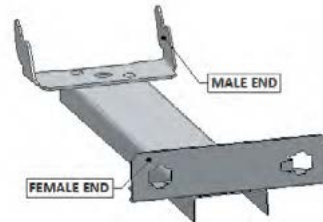

Hook Fast Purlin Bridging

Millform *HookFast*® Bridging System

(available to suit C/Z100, 150, 200 & 250)

Adj Starter – Adjustable Female / Fascia Cleat

Starter – Bolted / Female

Intermediate – Male / Female

Finisher – Male / Bolted

12 mm Sag Rod Ridge Tie (add 100 mm to centres)