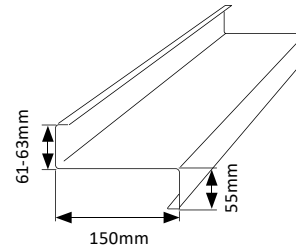

Z – Section Extreme Purlin

EXTREME
PURLIN™

M
MILLFORM
AUSTRALIA

Z150 Purlin

PURLIN - EX_Z150 X 58 X 1.20 BMT: **EX_Z150_58_1.20G** (2.83kg/m)

PURLIN - EX_Z150 X 58 X 1.50 BMT: **EX_Z150_58_1.50G** (3.52kg/m)

PURLIN - EX_Z150 X 58 X 1.90 BMT: **EX_Z150_58_1.90G** (4.45kg/m)

PURLIN - EX_Z150 X 58 X 2.40 BMT: **EX_Z150_58_2.40G** (5.60kg/m)

Standard Pack: 20 Lengths

Z200 Purlin

PURLIN - EX_Z200 X 72 X 1.20 BMT: **EX_Z200_72_1.20G** (3.59kg/m)

PURLIN - EX_Z200 X 72 X 1.50 BMT: **EX_Z200_72_1.50G** (4.47kg/m)

PURLIN - EX_Z200 X 72 X 1.90 BMT: **EX_Z200_72_1.90G** (5.65kg/m)

PURLIN - EX_Z200 X 72 X 2.40 BMT: **EX_Z200_72_2.40G** (7.12kg/m)

Standard Pack: 20 Lengths

Standard Pack: 20 Lengths

Z300 Purlin

PURLIN - EX_Z300 X 93 X 1.90 BMT: **EX_Z300_93_1.90G** (7.91kg/m)

PURLIN - EX_Z300 X 93 X 2.40 BMT: **EX_Z300_93_2.40G** (9.97kg/m)

PURLIN - EX_Z300 X 93 X 3.00 BMT: **EX_Z300_93_3.00G** (12.51kg/m)