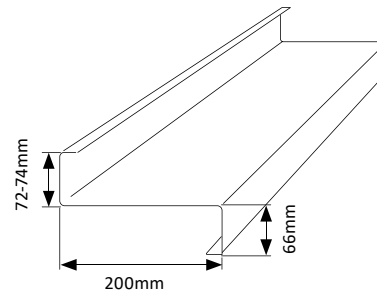

Z – Section Extreme Purlin

EXTREME
PURLIN™

M
MILLFORM
AUSTRALIA

Z150 Purlin

PURLIN - EX_Z150 X 58 X 1.20 BMT: **EX_Z150_58_1.20G** (2.83kg/m)

PURLIN - EX_Z150 X 58 X 1.50 BMT: **EX_Z150_58_1.50G** (3.52kg/m)

PURLIN - EX_Z150 X 58 X 1.90 BMT: **EX_Z150_58_1.90G** (4.45kg/m)

PURLIN - EX_Z150 X 58 X 2.40 BMT: **EX_Z150_58_2.40G** (5.60kg/m)

Standard Pack: 20 Lengths

Z200 Purlin

PURLIN - EX_Z200 X 72 X 1.20 BMT: **EX_Z200_72_1.20G** (3.59kg/m)

PURLIN - EX_Z200 X 72 X 1.50 BMT: **EX_Z200_72_1.50G** (4.47kg/m)

PURLIN - EX_Z200 X 72 X 1.90 BMT: **EX_Z200_72_1.90G** (5.65kg/m)

PURLIN - EX_Z200 X 72 X 2.40 BMT: **EX_Z200_72_2.40G** (7.12kg/m)

Standard Pack: 20 Lengths