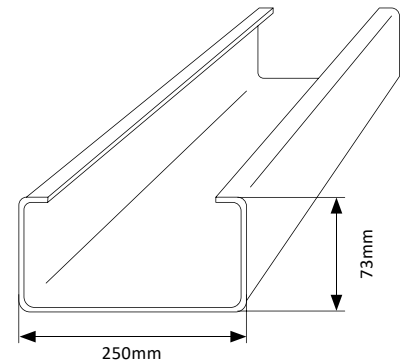

C – Section Extreme Purlin

C150 Purlin

PURLIN - EX_C150 X 58 X 1.20 BMT: **EX_C150_58_1.20G** (2.83kg/m)

PURLIN - EX_C150 X 58 X 1.50 BMT: **EX_C150_58_1.50G** (3.52kg/m)

PURLIN - EX_C150 X 58 X 1.90 BMT: **EX_C150_58_1.90G** (4.45kg/m)

PURLIN - EX_C150 X 58 X 2.40 BMT: **EX_C150_58_2.40G** (5.60kg/m)

Standard Pack: 50 Lengths

C200 Purlin

PURLIN - EX_C200 X 72 X 1.20 BMT: **EX_C200_72_1.20G** (3.59kg/m)

PURLIN - EX_C200 X 72 X 1.50 BMT: **EX_C200_72_1.50G** (4.47kg/m)

PURLIN - EX_C200 X 72 X 1.90 BMT: **EX_C200_72_1.90G** (5.65kg/m)

PURLIN - EX_C200 X 72 X 2.40 BMT: **EX_C200_72_2.40G** (7.12kg/m)

Standard Pack: 50 Lengths

C250 Purlin

PURLIN - EX_C250 X 73 X 1.50 BMT: **EX_C250_73_1.50G** (5.07kg/m)

PURLIN - EX_C250 X 73 X 1.90 BMT: **EX_C250_73_1.90G** (6.41kg/m)

PURLIN - EX_C250 X 73 X 2.40 BMT: **EX_C250_73_2.40G** (8.07kg/m)

Standard Pack: 40 Lengths

C300 Purlin

PURLIN - EX_C300 X 93 X 1.90 BMT: **EX_C300_93_1.90G** (7.91kg/m)