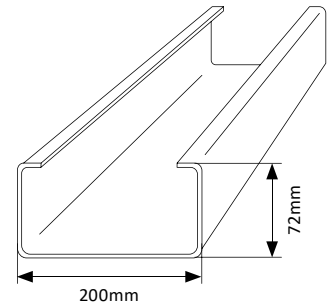

C – Section Extreme Purlin

C150 Purlin

PURLIN - EX_C150 X 58 X 1.20 BMT: **EX_C150_58_1.20G** (2.83kg/m)

PURLIN - EX_C150 X 58 X 1.50 BMT: **EX_C150_58_1.50G** (3.52kg/m)

PURLIN - EX_C150 X 58 X 1.90 BMT: **EX_C150_58_1.90G** (4.45kg/m)

PURLIN - EX_C150 X 58 X 2.40 BMT: **EX_C150_58_2.40G** (5.60kg/m)

Standard Pack: 50 Lengths

C200 Purlin

PURLIN - EX_C200 X 72 X 1.20 BMT: **EX_C200_72_1.20G** (3.59kg/m)

PURLIN - EX_C200 X 72 X 1.50 BMT: **EX_C200_72_1.50G** (4.47kg/m)

PURLIN - EX_C200 X 72 X 1.90 BMT: **EX_C200_72_1.90G** (5.65kg/m)

PURLIN - EX_C200 X 72 X 2.40 BMT: **EX_C200_72_2.40G** (7.12kg/m)

Standard Pack: 50 Lengths

C250 Purlin

PURLIN - EX_C250 X 73 X 1.50 BMT: **EX_C250_73_1.50G** (5.07kg/m)

PURLIN - EX_C250 X 73 X 1.90 BMT: **EX_C250_73_1.90G** (6.41kg/m)

PURLIN - EX_C250 X 73 X 2.40 BMT: **EX_C250_73_2.40G** (8.07kg/m)

Standard Pack: 40 Lengths

C300 Purlin

PURLIN - EX_C300 X 93 X 1.90 BMT: **EX_C300_93_1.90G** (7.91kg/m)