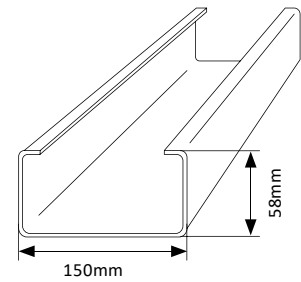

C – Section Extreme Purlin

C150 Purlin

PURLIN - EX_C150 X 58 X 1.20 BMT: **EX_C150_58_1.20G** (2.83kg/m)

PURLIN - EX_C150 X 58 X 1.50 BMT: **EX_C150_58_1.50G** (3.52kg/m)

PURLIN - EX_C150 X 58 X 1.90 BMT: **EX_C150_58_1.90G** (4.45kg/m)

PURLIN - EX_C150 X 58 X 2.40 BMT: **EX_C150_58_2.40G** (5.60kg/m)

Standard Pack: 50 Lengths

C200 Purlin

PURLIN - EX_C200 X 72 X 1.20 BMT: **EX_C200_72_1.20G** (3.59kg/m)

PURLIN - EX_C200 X 72 X 1.50 BMT: **EX_C200_72_1.50G** (4.47kg/m)

PURLIN - EX_C200 X 72 X 1.90 BMT: **EX_C200_72_1.90G** (5.65kg/m)

PURLIN - EX_C200 X 72 X 2.40 BMT: **EX_C200_72_2.40G** (7.12kg/m)

Standard Pack: 50 Lengths

C250 Purlin

PURLIN - EX_C250 X 73 X 1.50 BMT: **EX_C250_73_1.50G** (5.07kg/m)

PURLIN - EX_C250 X 73 X 1.90 BMT: **EX_C250_73_1.90G** (6.41kg/m)

PURLIN - EX_C250 X 73 X 2.40 BMT: **EX_C250_73_2.40G** (8.07kg/m)

Standard Pack: 40 Lengths

C300 Purlin

PURLIN - EX_C300 X 93 X 1.90 BMT: **EX_C300_93_1.90G** (7.91kg/m)