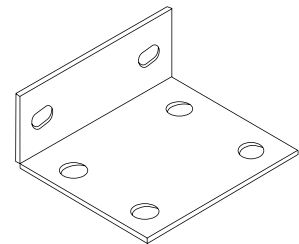

General Purpose Bracket