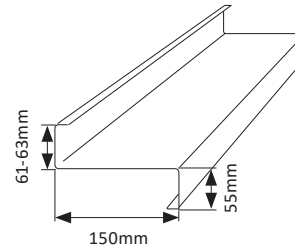

Z – Section Extreme Purlin

EXTREME
PURLIN™

M
MILLFORM
AUSTRALIA

Z150 Purlin

PURLIN - EX_Z150 X 58 X 1.20 BMT: **EX_Z150_58_1.20G** (2.83kg/m)

PURLIN - EX_Z150 X 58 X 1.50 BMT: **EX_Z150_58_1.50G** (3.52kg/m)

PURLIN - EX_Z150 X 58 X 1.90 BMT: **EX_Z150_58_1.90G** (4.45kg/m)

PURLIN - EX_Z150 X 58 X 2.40 BMT: **EX_Z150_58_2.40G** (5.60kg/m)

Standard Pack: 20 Lengths

Z200 Purlin

PURLIN - EX_Z200 X 72 X 1.20 BMT: **EX_Z200_72_1.20G** (3.59kg/m)

PURLIN - EX_Z200 X 72 X 1.50 BMT: **EX_Z200_72_1.50G** (4.47kg/m)

PURLIN - EX_Z200 X 72 X 1.90 BMT: **EX_Z200_72_1.90G** (5.65kg/m)

PURLIN - EX_Z200 X 72 X 2.40 BMT: **EX_Z200_72_2.40G** (7.12kg/m)

Standard Pack: 20 Lengths

Standard Pack: 20 Lengths

Z300 Purlin

PURLIN - EX_Z300 X 93 X 1.90 BMT: **EX_Z300_93_1.90G** (7.91kg/m)

PURLIN - EX_Z300 X 93 X 2.40 BMT: **EX_Z300_93_2.40G** (9.97kg/m)

PURLIN - EX_Z300 X 93 X 3.00 BMT: **EX_Z300_93_3.00G** (12.51kg/m)