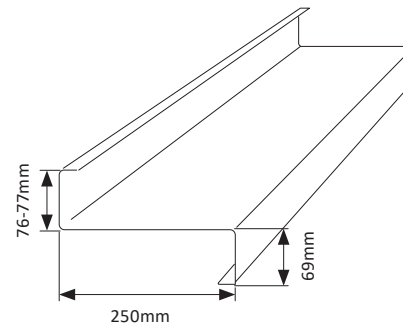

Z250 Purlin

PURLIN - EX_Z250 X 73 X 1.50 BMT: **EX_Z250_73_1.50G** (5.07kg/m)

PURLIN - EX_Z250 X 73 X 1.90 BMT: **EX_Z250_73_1.90G** (6.41kg/m)

PURLIN - EX_Z250 X 73 X 2.40 BMT: **EX_Z250_73_2.40G** (8.07kg/m)

Standard Pack: 20 Lengths