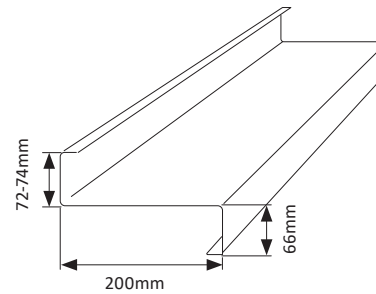

Z – Section Extreme Purlin

EXTREME
PURLIN™

M
MILLFORM
AUSTRALIA

Z150 Purlin

PURLIN - EX_Z150 X 58 X 1.20 BMT: **EX_Z150_58_1.20G** (2.83kg/m)

PURLIN - EX_Z150 X 58 X 1.50 BMT: **EX_Z150_58_1.50G** (3.52kg/m)

PURLIN - EX_Z150 X 58 X 1.90 BMT: **EX_Z150_58_1.90G** (4.45kg/m)

PURLIN - EX_Z150 X 58 X 2.40 BMT: **EX_Z150_58_2.40G** (5.60kg/m)

Standard Pack: 20 Lengths

Z200 Purlin

PURLIN - EX_Z200 X 72 X 1.20 BMT: **EX_Z200_72_1.20G** (3.59kg/m)

PURLIN - EX_Z200 X 72 X 1.50 BMT: **EX_Z200_72_1.50G** (4.47kg/m)

PURLIN - EX_Z200 X 72 X 1.90 BMT: **EX_Z200_72_1.90G** (5.65kg/m)

PURLIN - EX_Z200 X 72 X 2.40 BMT: **EX_Z200_72_2.40G** (7.12kg/m)

Standard Pack: 20 Lengths