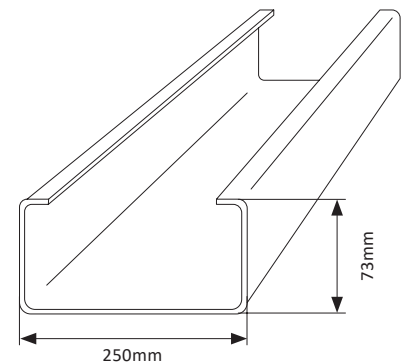

C – Section Extreme Purlin

C150 Purlin

PURLIN - EX_C150 X 58 X 1.20 BMT: **EX_C150_58_1.20G** (2.83kg/m)

PURLIN - EX_C150 X 58 X 1.50 BMT: **EX_C150_58_1.50G** (3.52kg/m)

PURLIN - EX_C150 X 58 X 1.90 BMT: **EX_C150_58_1.90G** (4.45kg/m)

PURLIN - EX_C150 X 58 X 2.40 BMT: **EX_C150_58_2.40G** (5.60kg/m)

Standard Pack: 50 Lengths

C200 Purlin

PURLIN - EX_C200 X 72 X 1.20 BMT: **EX_C200_72_1.20G** (3.59kg/m)

PURLIN - EX_C200 X 72 X 1.50 BMT: **EX_C200_72_1.50G** (4.47kg/m)

PURLIN - EX_C200 X 72 X 1.90 BMT: **EX_C200_72_1.90G** (5.65kg/m)

PURLIN - EX_C200 X 72 X 2.40 BMT: **EX_C200_72_2.40G** (7.12kg/m)

Standard Pack: 50 Lengths

C250 Purlin

PURLIN - EX_C250 X 73 X 1.50 BMT: **EX_C250_73_1.50G** (5.07kg/m)

PURLIN - EX_C250 X 73 X 1.90 BMT: **EX_C250_73_1.90G** (6.41kg/m)

PURLIN - EX_C250 X 73 X 2.40 BMT: **EX_C250_73_2.40G** (8.07kg/m)

Standard Pack: 40 Lengths

C300 Purlin

PURLIN - EX_C300 X 93 X 1.90 BMT: **EX_C300_93_1.90G** (7.91kg/m)