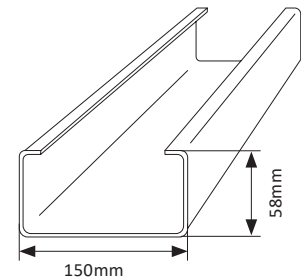

C – Section Extreme Purlin

C150 Purlin

PURLIN - EX_C150 X 58 X 1.20 BMT: **EX_C150_58_1.20G** (2.83kg/m)

PURLIN - EX_C150 X 58 X 1.50 BMT: **EX_C150_58_1.50G** (3.52kg/m)

PURLIN - EX_C150 X 58 X 1.90 BMT: **EX_C150_58_1.90G** (4.45kg/m)

PURLIN - EX_C150 X 58 X 2.40 BMT: **EX_C150_58_2.40G** (5.60kg/m)

Standard Pack: 50 Lengths

C200 Purlin

PURLIN - EX_C200 X 72 X 1.20 BMT: **EX_C200_72_1.20G** (3.59kg/m)

PURLIN - EX_C200 X 72 X 1.50 BMT: **EX_C200_72_1.50G** (4.47kg/m)

PURLIN - EX_C200 X 72 X 1.90 BMT: **EX_C200_72_1.90G** (5.65kg/m)

PURLIN - EX_C200 X 72 X 2.40 BMT: **EX_C200_72_2.40G** (7.12kg/m)

Standard Pack: 50 Lengths

C250 Purlin

PURLIN - EX_C250 X 73 X 1.50 BMT: **EX_C250_73_1.50G** (5.07kg/m)

PURLIN - EX_C250 X 73 X 1.90 BMT: **EX_C250_73_1.90G** (6.41kg/m)

PURLIN - EX_C250 X 73 X 2.40 BMT: **EX_C250_73_2.40G** (8.07kg/m)

Standard Pack: 40 Lengths

C300 Purlin

PURLIN - EX_C300 X 93 X 1.90 BMT: **EX_C300_93_1.90G** (7.91kg/m)