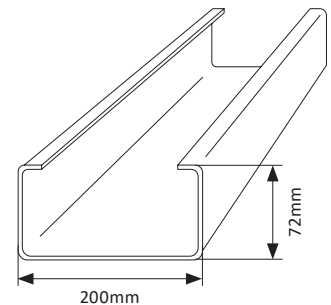

C – Section Extreme Purlin

C150 Purlin

PURLIN - EX_C150 X 58 X 1.20 BMT: **EX_C150_58_1.20G** (2.83kg/m)

PURLIN - EX_C150 X 58 X 1.50 BMT: **EX_C150_58_1.50G** (3.52kg/m)

PURLIN - EX_C150 X 58 X 1.90 BMT: **EX_C150_58_1.90G** (4.45kg/m)

PURLIN - EX_C150 X 58 X 2.40 BMT: **EX_C150_58_2.40G** (5.60kg/m)

Standard Pack: 50 Lengths

C200 Purlin

PURLIN - EX_C200 X 72 X 1.20 BMT: **EX_C200_72_1.20G** (3.59kg/m)

PURLIN - EX_C200 X 72 X 1.50 BMT: **EX_C200_72_1.50G** (4.47kg/m)

PURLIN - EX_C200 X 72 X 1.90 BMT: **EX_C200_72_1.90G** (5.65kg/m)

PURLIN - EX_C200 X 72 X 2.40 BMT: **EX_C200_72_2.40G** (7.12kg/m)

Standard Pack: 50 Lengths

C250 Purlin

PURLIN - EX_C250 X 73 X 1.50 BMT: **EX_C250_73_1.50G** (5.07kg/m)

PURLIN - EX_C250 X 73 X 1.90 BMT: **EX_C250_73_1.90G** (6.41kg/m)

PURLIN - EX_C250 X 73 X 2.40 BMT: **EX_C250_73_2.40G** (8.07kg/m)

Standard Pack: 40 Lengths

C300 Purlin

PURLIN - EX_C300 X 93 X 1.90 BMT: **EX_C300_93_1.90G** (7.91kg/m)