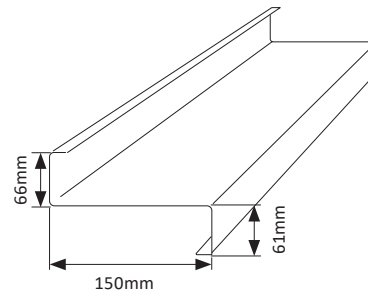

Z – Section Archetype Purlin

Z100 Purlin

Z PURLIN - 100 X 1.20 BMT: **Z10012** (2.06kg/m)

Z PURLIN - 100 X 1.50 BMT: **Z10015** (2.57kg/m)

Z PURLIN - 100 X 1.90 BMT: **Z10019** (3.24kg/m)

Standard Pack: 40 Lengths

Z150 Purlin

Z PURLIN - 150 X 1.20 BMT: **Z15012** (2.83kg/m)

Z PURLIN - 150 X 1.50 BMT: **Z15015** (3.52kg/m)

Z PURLIN - 150 X 1.90 BMT: **Z15019** (4.45kg/m)

Z PURLIN - 150 X 2.40 BMT: **Z15024** (5.60kg/m)

Standard Pack: 20 Lengths

Z200 Purlin

Z PURLIN - 200 X 1.20 BMT: **Z20012** (3.59kg/m)

Z PURLIN - 200 X 1.50 BMT: **Z20015** (4.47kg/m)

Z PURLIN - 200 X 1.90 BMT: **Z20019** (5.65kg/m)

Z PURLIN - 200 X 2.40 BMT: **Z20024** (7.12kg/m)

Standard Pack: 20 Lengths

Z – Section Archetype Purlin

Z250 Purlin

Z PURLIN - 250 X 1.50 BMT: **Z25015** (5.07kg/m)

Z PURLIN - 250 X 1.90 BMT: **Z25019** (6.41kg/m)

Z PURLIN - 250 X 2.40 BMT: **Z25024** (8.07kg/m)