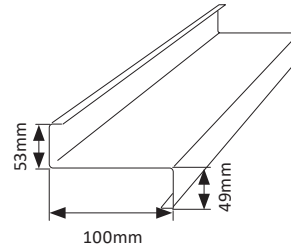

Z – Section Archetype Purlin

Z100 Purlin

Z PURLIN - 100 X 1.20 BMT: **Z10012** (2.06kg/m)

Z PURLIN - 100 X 1.50 BMT: **Z10015** (2.57kg/m)

Z PURLIN - 100 X 1.90 BMT: **Z10019** (3.24kg/m)

Standard Pack: 40 Lengths

Z150 Purlin

Z PURLIN - 150 X 1.20 BMT: **Z15012** (2.83kg/m)

Z PURLIN - 150 X 1.50 BMT: **Z15015** (3.52kg/m)

Z PURLIN - 150 X 1.90 BMT: **Z15019** (4.45kg/m)

Z PURLIN - 150 X 2.40 BMT: **Z15024** (5.60kg/m)

Standard Pack: 20 Lengths

Z200 Purlin

Z PURLIN - 200 X 1.20 BMT: **Z20012** (3.59kg/m)

Z PURLIN - 200 X 1.50 BMT: **Z20015** (4.47kg/m)

Z PURLIN - 200 X 1.90 BMT: **Z20019** (5.65kg/m)

Z PURLIN - 200 X 2.40 BMT: **Z20024** (7.12kg/m)

Standard Pack: 20 Lengths

Z – Section Archetype Purlin

Z250 Purlin

Z PURLIN - 250 X 1.50 BMT: **Z25015** (5.07kg/m)

Z PURLIN - 250 X 1.90 BMT: **Z25019** (6.41kg/m)

Z PURLIN - 250 X 2.40 BMT: **Z25024** (8.07kg/m)