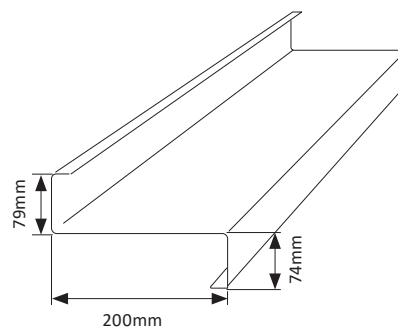

Standard Pack: 20 Lengths

Z200 Purlin

Z PURLIN - 200 X 1.20 BMT: **Z20012** (3.59kg/m)

Z PURLIN - 200 X 1.50 BMT: **Z20015** (4.47kg/m)

Z PURLIN - 200 X 1.90 BMT: **Z20019** (5.65kg/m)

Z PURLIN - 200 X 2.40 BMT: **Z20024** (7.12kg/m)

Standard Pack: 20 Lengths

Z – Section Archetype Purlin

Z250 Purlin

Z PURLIN - 250 X 1.50 BMT: **Z25015** (5.07kg/m)

Z PURLIN - 250 X 1.90 BMT: **Z25019** (6.41kg/m)

Z PURLIN - 250 X 2.40 BMT: **Z25024** (8.07kg/m)