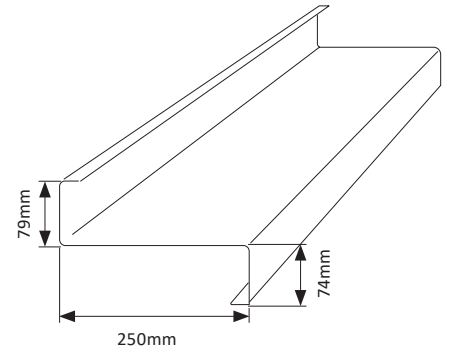

Standard Pack: 20 Lengths

Z200 Purlin

Z PURLIN - 200 X 1.20 BMT: **Z20012** (3.59kg/m)

Z PURLIN - 200 X 1.50 BMT: **Z20015** (4.47kg/m)

Z PURLIN - 200 X 1.90 BMT: **Z20019** (5.65kg/m)

Z PURLIN - 200 X 2.40 BMT: **Z20024** (7.12kg/m)

Standard Pack: 20 Lengths

Z – Section Archetype Purlin

Z250 Purlin

Z PURLIN - 250 X 1.50 BMT: **Z25015** (5.07kg/m)

Z PURLIN - 250 X 1.90 BMT: **Z25019** (6.41kg/m)

Z PURLIN - 250 X 2.40 BMT: **Z25024** (8.07kg/m)

Standard Pack: 20 Lengths

Z300 Purlin

Z PURLIN - 300 X 1.90 BMT: **Z30019** (7.91kg/m)

Z PURLIN - 300 X 2.40 BMT: **Z30024** (9.97kg/m)

Z PURLIN - 300 X 3.00 BMT: **Z30030** (12.51kg/m)

Standard Pack: 20 Lengths