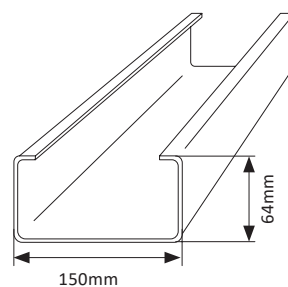

Standard Pack: 50 Lengths

C150 Purlin

PURLIN - C150 X 1.20 BMT: **C15012** (2.83kg/m)

PURLIN - C150 X 1.50 BMT: **C15015** (3.52kg/m)

PURLIN - C150 X 1.90 BMT: **C15019** (4.45kg/m)

PURLIN - C150 X 2.40 BMT: **C15024** (5.60kg/m)

Standard Pack: 50 Lengths

C – Section Archetype Purlin

C200 Purlin

PURLIN - C200 X 1.20 BMT: **C20012** (3.59kg/m)

PURLIN - C200 X 1.50 BMT: **C20015** (4.47kg/m)

PURLIN - C200 X 1.90 BMT: **C20019** (5.65kg/m)