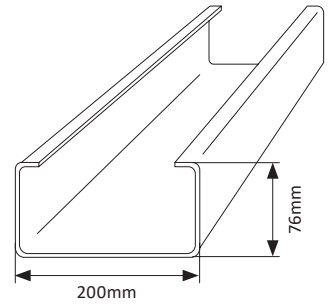

C – Section Archetype Purlin

C200 Purlin

PURLIN - C200 X 1.20 BMT: **C20012** (3.59kg/m)

PURLIN - C200 X 1.50 BMT: **C20015** (4.47kg/m)

PURLIN - C200 X 1.90 BMT: **C20019** (5.65kg/m)

PURLIN - C200 X 2.40 BMT: **C20024** (7.12kg/m)

Standard Pack: 50 Lengths