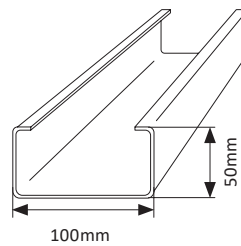

C100 Purlin

PURLIN - C100 X 1.00 BMT: **C10010** (1.64kg/m)

PURLIN - C100 X 1.20 BMT: **C10012** (2.06kg/m)

PURLIN - C100 X 1.50 BMT: **C10015** (2.57kg/m)

PURLIN - C100 X 1.90 BMT: **C10019** (3.24kg/m)

Standard Pack: 50 Lengths