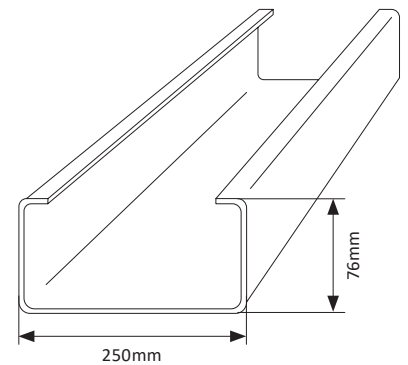

C250 Purlin

PURLIN - C250 X 1.50 BMT: **C25015** (5.07kg/m)

PURLIN - C250 X 1.90 BMT: **C25019** (6.41kg/m)

PURLIN - C250 X 2.40 BMT: **C25024** (8.07kg/m)

Standard Pack: 40 Lengths