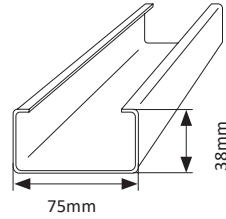

C – Section Archetype Purlin

C75 Purlin

PURLIN - C75 X 0.75 BMT: **C750.75** (1.02kg/m)

PURLIN - C75 X 0.95 BMT: **C750.95** (1.28kg/m)

PURLIN - C75 X 1.20 BMT: **C7512** (1.61kg/m)

PURLIN - C75 X 1.50 BMT: **C7515** (2.00kg/m)

Standard Pack: 50 Lengths

C100 Purlin

PURLIN - C100 X 1.00 BMT: **C10010** (1.64kg/m)

PURLIN - C100 X 1.20 BMT: **C10012** (2.06kg/m)

PURLIN - C100 X 1.50 BMT: **C10015** (2.57kg/m)

PURLIN - C100 X 1.90 BMT: **C10019** (3.24kg/m)

Standard Pack: 50 Lengths

C150 Purlin

PURLIN - C150 X 1.20 BMT: **C15012** (2.83kg/m)

PURLIN - C150 X 1.50 BMT: **C15015** (3.52kg/m)

PURLIN - C150 X 1.90 BMT: **C15019** (4.45kg/m)

PURLIN - C150 X 2.40 BMT: **C15024** (5.60kg/m)

Standard Pack: 50 Lengths

C – Section Archetype Purlin

C200 Purlin

PURLIN - C200 X 1.20 BMT: **C20012** (3.59kg/m)

PURLIN - C200 X 1.50 BMT: **C20015** (4.47kg/m)

PURLIN - C200 X 1.90 BMT: **C20019** (5.65kg/m)