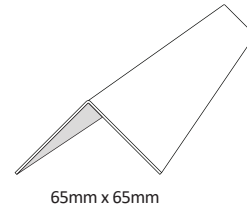

## 0.75 BMT Angle

TRIM ANGLE - 30 X 30 X 0.75 BMT: **TA30300.75** (0.35kg/m)

TRIM ANGLE - 35 X 35 X 0.75 BMT: **TA35350.75** (0.42kg/m)

TRIM ANGLE - 40 X 40 X 0.75 BMT: **TA40400.75** (0.48kg/m)

TRIM ANGLE - 50 X 50 X 0.75 BMT: **TA50500.75** (0.59kg/m)

TRIM ANGLE - 65 X 65 X 0.75 BMT: **TA65650.75** (0.80kg/m)

TRIM ANGLE - 75 X 75 X 0.75 BMT: **TA75750.75** (0.91kg/m)

TRIM ANGLE - 100 X 100 X 0.75 BMT: **TA1001000.75** (1.71kg/m)

**Standard Pack:** 200 Lengths

## 1.15 BMT Angle

TRIM ANGLE - 30 X 30 X 1.15 BMT: **TA30301.15** (0.53kg/m)

TRIM ANGLE - 40 X 40 X 1.15 BMT: **TA40401.15** (0.72kg/m)

TRIM ANGLE - 50 X 50 X 1.15 BMT: **TA50501.15** (0.90kg/m)

TRIM ANGLE - 65 X 65 X 1.15 BMT: **TA65651.15** (1.21kg/m)

TRIM ANGLE - 75 X 75 X 1.15 BMT: **TA75751.15** (1.38kg/m)

TRIM ANGLE - 100 X 100 X 1.15 BMT: **TA1001001.15** (1.82kg/m)

**Standard Pack:** 200 Lengths