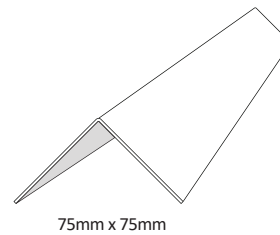

## 0.75 BMT Angle

TRIM ANGLE - 30 X 30 X 0.75 BMT: **TA30300.75** (0.35kg/m)

TRIM ANGLE - 35 X 35 X 0.75 BMT: **TA35350.75** (0.42kg/m)

TRIM ANGLE - 40 X 40 X 0.75 BMT: **TA40400.75** (0.48kg/m)

TRIM ANGLE - 50 X 50 X 0.75 BMT: **TA50500.75** (0.59kg/m)

TRIM ANGLE - 65 X 65 X 0.75 BMT: **TA65650.75** (0.80kg/m)

TRIM ANGLE - 75 X 75 X 0.75 BMT: **TA75750.75** (0.91kg/m)

TRIM ANGLE - 100 X 100 X 0.75 BMT: **TA1001000.75** (1.71kg/m)

**Standard Pack:** 200 Lengths

## 1.15 BMT Angle

TRIM ANGLE - 30 X 30 X 1.15 BMT: **TA30301.15** (0.53kg/m)

TRIM ANGLE - 40 X 40 X 1.15 BMT: **TA40401.15** (0.72kg/m)

TRIM ANGLE - 50 X 50 X 1.15 BMT: **TA50501.15** (0.90kg/m)

TRIM ANGLE - 65 X 65 X 1.15 BMT: **TA65651.15** (1.21kg/m)

TRIM ANGLE - 75 X 75 X 1.15 BMT: **TA75751.15** (1.38kg/m)

TRIM ANGLE - 100 X 100 X 1.15 BMT: **TA1001001.15** (1.82kg/m)

**Standard Pack:** 200 Lengths