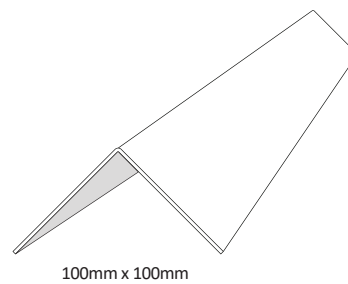

TRIM ANGLE - 65 X 65 X 0.75 BMT: **TA65650.75** (0.80kg/m)

TRIM ANGLE - 75 X 75 X 0.75 BMT: **TA75750.75** (0.91kg/m)

TRIM ANGLE - 100 X 100 X 0.75 BMT: **TA1001000.75** (1.71kg/m)

**Standard Pack:** 200 Lengths

## 1.15 BMT Angle

TRIM ANGLE - 30 X 30 X 1.15 BMT: **TA30301.15** (0.53kg/m)

TRIM ANGLE - 40 X 40 X 1.15 BMT: **TA40401.15** (0.72kg/m)

TRIM ANGLE - 50 X 50 X 1.15 BMT: **TA50501.15** (0.90kg/m)

TRIM ANGLE - 65 X 65 X 1.15 BMT: **TA65651.15** (1.21kg/m)

TRIM ANGLE - 75 X 75 X 1.15 BMT: **TA75751.15** (1.38kg/m)

TRIM ANGLE - 100 X 100 X 1.15 BMT: **TA1001001.15** (1.82kg/m)

**Standard Pack:** 200 Lengths

## Trim Angles