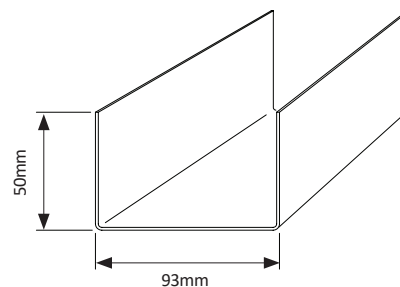

Standard Pack: 50 Lengths x 7.500M

92 Stiffened Top Plate

STIFFENED TOP PLATE 92 MM X 1.15 BMT ALUZINC: **STP921.15Z** (2.14kg/m)

STIFFENED TOP PLATE 92 MM X 1.50 BMT ALUZINC: **STP921.50Z** (2.57kg/m)

Standard Pack: 50 Lengths x 7.500M

78 High Wall Plate

H.W.PLATE - 78 X 50 X 1.15 BMT - ALUZINC: **HWPL78501.15Z** (1.63kg/m)

H.W.PLATE - 78 X 50 X 1.50 BMT - GAL: **HWPL78501.50G** (2.15kg/m)

Standard Pack: 50 Lengths

93 High Wall Plate

H.W.PLATE - 93 X 50 X 1.15 BMT - ALUZINC: **HWPL93501.15Z** (1.63kg/m)

H.W.PLATE - 93 X 50 X 1.50 BMT - Gal: **HWPL93501.50G** (2.17kg/m)

Standard Pack: 50 Lengths x 7.500M

Where strength matters

Cyclonic Steel Framing

75mm Cyclonic Stud Range

PLATE - 78 X 38 X 1.50 BMT - ALUZINC: **PL78381.50Z** (1.81kg/m)