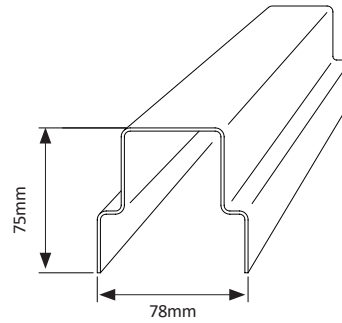

Standard Pack: 100 Lengths

100mm Stud Range

PLATE - 103 X 38 X 1.15 BMT - ALUZINC: **PL103381.15Z** (1.63kg/m)

STUD - 100 X 40 X 1.15 BMT - ALUZINC: **S100401.15Z** (1.63kg/m)

NOGGIN - 97 X 42 X 1.15 BMT - ALUZINC: **N97421.15Z** (1.63kg/m)

Standard Pack: 100 Lengths

Steel Framing

78 Stiffened Top Plate

STIFFENED TOP PLATE 78 MM X 1.15 BMT ALUZINC: **STP781.15Z** (1.91kg/m)

STIFFENED TOP PLATE 78 MM X 1.50 BMT ALUZINC: **STP781.50Z** (2.57kg/m)

Standard Pack: 50 Lengths x 7.500M

92 Stiffened Top Plate

STIFFENED TOP PLATE 92 MM X 1.15 BMT ALUZINC: **STP921.15Z** (2.14kg/m)

STIFFENED TOP PLATE 92 MM X 1.50 BMT ALUZINC: **STP921.50Z** (2.57kg/m)

Standard Pack: 50 Lengths x 7.500M

78 High Wall Plate

H.W.PLATE - 78 X 50 X 1.15 BMT - ALUZINC: **HWPL78501.15Z** (1.63kg/m)

H.W.PLATE - 78 X 50 X 1.50 BMT - GAL: **HWPL78501.50G** (2.15kg/m)

Standard Pack: 50 Lengths

93 High Wall Plate

H.W.PLATE - 93 X 50 X 1.15 BMT - ALUZINC: **HWPL93501.15Z** (1.63kg/m)