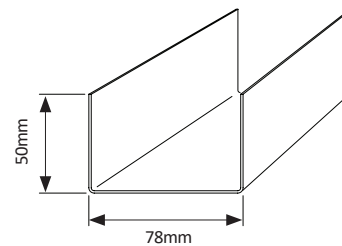

Standard Pack: 100 Lengths

Steel Framing

78 Stiffened Top Plate

STIFFENED TOP PLATE 78 MM X 1.15 BMT ALUZINC: **STP781.15Z** (1.91kg/m)

STIFFENED TOP PLATE 78 MM X 1.50 BMT ALUZINC: **STP781.50Z** (2.57kg/m)

Standard Pack: 50 Lengths x 7.500M

92 Stiffened Top Plate

STIFFENED TOP PLATE 92 MM X 1.15 BMT ALUZINC: **STP921.15Z** (2.14kg/m)

STIFFENED TOP PLATE 92 MM X 1.50 BMT ALUZINC: **STP921.50Z** (2.57kg/m)

Standard Pack: 50 Lengths x 7.500M

78 High Wall Plate

H.W.PLATE - 78 X 50 X 1.15 BMT - ALUZINC: **HWPL78501.15Z** (1.63kg/m)

H.W.PLATE - 78 X 50 X 1.50 BMT - GAL: **HWPL78501.50G** (2.15kg/m)

Standard Pack: 50 Lengths

93 High Wall Plate

H.W.PLATE - 93 X 50 X 1.15 BMT - ALUZINC: **HWPL93501.15Z** (1.63kg/m)

H.W.PLATE - 93 X 50 X 1.50 BMT - Gal: **HWPL93501.50G** (2.17kg/m)

Standard Pack: 50 Lengths x 7.500M

Where strength matters

Cyclonic Steel Framing

75mm Cyclonic Stud Range

PLATE - 78 X 38 X 1.50 BMT - ALUZINC: **PL78381.50Z** (1.81kg/m)