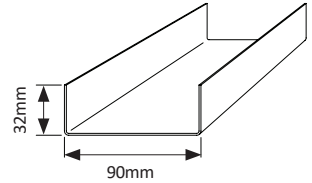

78 High Wall Plate

H.W.PLATE - 78 X 50 X 1.15 BMT - ALUZINC: **HWPL78501.15Z** (1.63kg/m)

H.W.PLATE - 78 X 50 X 1.50 BMT - GAL: **HWPL78501.50G** (2.15kg/m)

Standard Pack: 50 Lengths

93 High Wall Plate

H.W.PLATE - 93 X 50 X 1.15 BMT - ALUZINC: **HWPL93501.15Z** (1.63kg/m)

H.W.PLATE - 93 X 50 X 1.50 BMT - Gal: **HWPL93501.50G** (2.17kg/m)

Standard Pack: 50 Lengths x 7.500M

Where strength matters

Cyclonic Steel Framing

75mm Cyclonic Stud Range

PLATE - 78 X 38 X 1.50 BMT - ALUZINC: **PL78381.50Z** (1.81kg/m)

STUD - 75 X 40 X 1.50 BMT - ALUZINC: **S75401.50Z** (1.81kg/m)

NOGGIN - 72 X 42 X 1.50 BMT - ALUZINC: **N72421.50Z** (1.81kg/m)

Standard Pack: 100 Lengths

90mm Cyclonic Stud Range

PLATE - 93 X 30 X 1.50 BMT - ALUZINC: **PL93301.50Z** (1.81kg/m)

STUD - 90 X 31 X 1.50 BMT - ALUZINC: **S90311.50Z** (1.81kg/m)

NOGGIN - 87 X 32 X 1.50 BMT - ALUZINC: **N87321.50Z** (1.82kg/m)

Standard Pack: 100 Lengths

100mm Cyclonic Stud Range

PLATE - 103 X 38 X 1.50 BMT - ALUZINC: **PL103381.50Z** (2.15kg/m)