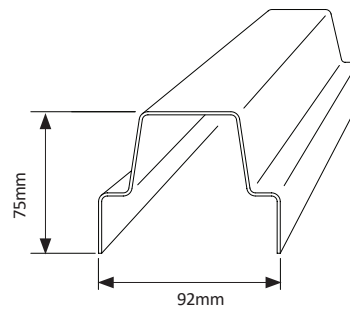

Standard Pack: 100 Lengths

Steel Framing

78 Stiffened Top Plate

STIFFENED TOP PLATE 78 MM X 1.15 BMT ALUZINC: **STP781.15Z** (1.91kg/m)

STIFFENED TOP PLATE 78 MM X 1.50 BMT ALUZINC: **STP781.50Z** (2.57kg/m)

Standard Pack: 50 Lengths x 7.500M

92 Stiffened Top Plate

STIFFENED TOP PLATE 92 MM X 1.15 BMT ALUZINC: **STP921.15Z** (2.14kg/m)

STIFFENED TOP PLATE 92 MM X 1.50 BMT ALUZINC: **STP921.50Z** (2.57kg/m)

Standard Pack: 50 Lengths x 7.500M

78 High Wall Plate

H.W.PLATE - 78 X 50 X 1.15 BMT - ALUZINC: **HWPL78501.15Z** (1.63kg/m)

H.W.PLATE - 78 X 50 X 1.50 BMT - GAL: **HWPL78501.50G** (2.15kg/m)

Standard Pack: 50 Lengths

93 High Wall Plate

H.W.PLATE - 93 X 50 X 1.15 BMT - ALUZINC: **HWPL93501.15Z** (1.63kg/m)

H.W.PLATE - 93 X 50 X 1.50 BMT - Gal: **HWPL93501.50G** (2.17kg/m)

Standard Pack: 50 Lengths x 7.500M

Where strength matters

Cyclonic Steel Framing

75mm Cyclonic Stud Range

PLATE - 78 X 38 X 1.50 BMT - ALUZINC: **PL78381.50Z** (1.81kg/m)