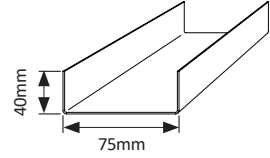

78 High Wall Plate

H.W.PLATE - 78 X 50 X 1.15 BMT - ALUZINC: **HWPL78501.15Z** (1.63kg/m)

H.W.PLATE - 78 X 50 X 1.50 BMT - GAL: **HWPL78501.50G** (2.15kg/m)

Standard Pack: 50 Lengths

93 High Wall Plate

H.W.PLATE - 93 X 50 X 1.15 BMT - ALUZINC: **HWPL93501.15Z** (1.63kg/m)

H.W.PLATE - 93 X 50 X 1.50 BMT - Gal: **HWPL93501.50G** (2.17kg/m)

Standard Pack: 50 Lengths x 7.500M

Where strength matters

Cyclonic Steel Framing

75mm Cyclonic Stud Range

PLATE - 78 X 38 X 1.50 BMT - ALUZINC: **PL78381.50Z** (1.81kg/m)

STUD - 75 X 40 X 1.50 BMT - ALUZINC: **S75401.50Z** (1.81kg/m)

NOGGIN - 72 X 42 X 1.50 BMT - ALUZINC: **N72421.50Z** (1.81kg/m)

Standard Pack: 100 Lengths

90mm Cyclonic Stud Range

PLATE - 93 X 30 X 1.50 BMT - ALUZINC: **PL93301.50Z** (1.81kg/m)