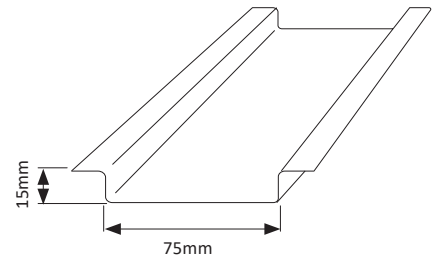

Standard Pack: 100 Lengths x 6M

50 x 24 Junction Stud

JUNCTION STUD - 50 X 24 X 1.10 BMT: **JS5024** (1.13kg/m)

Standard Pack: 100 Lengths x 6M

50 x 35 Junction Stud

JUNCTION STUD - 50 X 35 X 1.10 BMT: **JS5035** (1.33kg/m)

Standard Pack: 50 Lengths x 6M

Where strength matters

Junction Stud 1.10

50 x 50 Junction Stud

JUNCTION STUD - 50 X 50 X 1.10 BMT: **JS5050** (1.56kg/m)

Standard Pack: 50 Lengths x 6M

75 x 15 Junction Stud

JUNCTION STUD - 75 X 15 X 1.10 BMT: **JS7515** (1.13kg/m)

Standard Pack: 100 Lengths x 6M

75 x 24 Junction Stud

JUNCTION STUD - 75 X 24 X 1.10 BMT: **JS7524** (1.33kg/m)

Standard Pack: 100 Lengths x 6M

Junction Stud 1.10

75 x 35 Junction Stud

JUNCTION STUD - 75 X 35 X 1.10 BMT: **JS7535** (1.56kg/m)