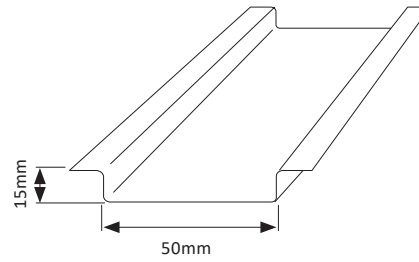

Junction Stud 0.75

50 x 15 Junction Stud

JUNCTION STUD - 50 X 15 X 0.75 BMT: **JS50150.75** (0.59kg/m)

Standard Pack: 100 Lengths x 6M

50 x 24 Junction Stud

JUNCTION STUD - 50 X 24 X 0.75 BMT: **JS50240.75** (0.80kg/m)

Standard Pack: 100 Lengths x 6M

50 x 35 Junction Stud

JUNCTION STUD - 50 X 35 X 0.75 BMT: **JS50350.75** (0.91kg/m)

Standard Pack: 50 Lengths x 6M

Where strength matters

Junction Stud 0.75

75 x 15 Junction Stud

JUNCTION STUD - 75 X 15 X 0.75 BMT: **JS75150.75** (0.80kg/m)

Standard Pack: 100 Lengths x 6M

75 x 24 Junction Stud

JUNCTION STUD - 75 X 24 X 0.75 BMT: **JS75240.75** (0.91kg/m)

Standard Pack: 100 Lengths x 6M

75 x 35 Junction Stud

JUNCTION STUD - 75 X 35 X 0.75 BMT: **JS75350.75** (1.09kg/m)

Standard Pack: 50 Lengths x 6M

Junction Stud 1.10

50 x 15 Junction Stud

JUNCTION STUD - 50 X 15 X 1.10 BMT: **JS5015** (0.89kg/m)