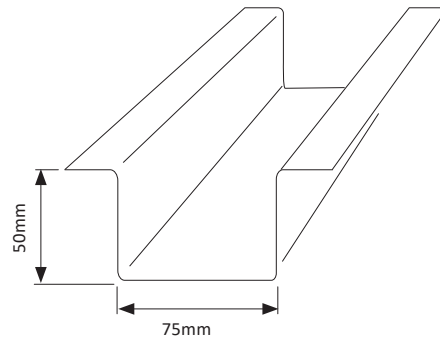

Standard Pack: 50 Lengths x 6M

Where strength matters

Junction Stud 1.10

50 x 50 Junction Stud

JUNCTION STUD - 50 X 50 X 1.10 BMT: **JS5050** (1.56kg/m)

Standard Pack: 50 Lengths x 6M

75 x 15 Junction Stud

JUNCTION STUD - 75 X 15 X 1.10 BMT: **JS7515** (1.13kg/m)

Standard Pack: 100 Lengths x 6M

75 x 24 Junction Stud

JUNCTION STUD - 75 X 24 X 1.10 BMT: **JS7524** (1.33kg/m)

Standard Pack: 100 Lengths x 6M

Junction Stud 1.10

75 x 35 Junction Stud

JUNCTION STUD - 75 X 35 X 1.10 BMT: **JS7535** (1.56kg/m)

Standard Pack: 50 Lengths x 6M

75 x 50 Junction Stud

JUNCTION STUD - 75 X 50 X 1.10 BMT: **JS7550** (1.91kg/m)

Standard Pack: 50 Lengths x 6M

120 x 35 Junction Stud

JUNCTION STUD - 120 X 35 X 1.10 BMT: **JS12035** (1.97kg/m)