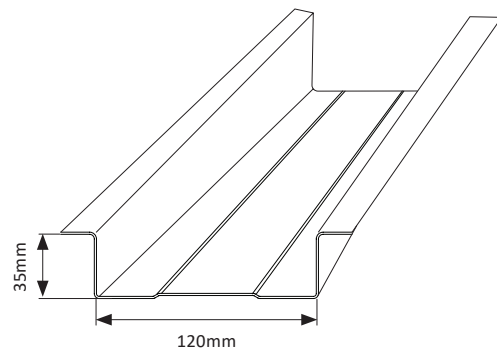

120 x 35 Junction Stud

JUNCTION STUD - 120 X 35 X 1.10 BMT: **JS12035** (1.97kg/m)

Standard Pack: 50 Lengths x 6M

Where strength matters