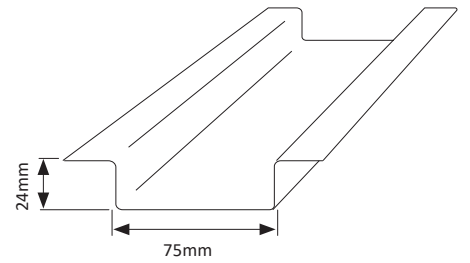

Standard Pack: 100 Lengths x 6M

50 x 35 Junction Stud

JUNCTION STUD - 50 X 35 X 0.75 BMT: **JS50350.75** (0.91kg/m)

Standard Pack: 50 Lengths x 6M

Where strength matters

Junction Stud 0.75

75 x 15 Junction Stud

JUNCTION STUD - 75 X 15 X 0.75 BMT: **JS75150.75** (0.80kg/m)

Standard Pack: 100 Lengths x 6M

75 x 24 Junction Stud

JUNCTION STUD - 75 X 24 X 0.75 BMT: **JS75240.75** (0.91kg/m)

Standard Pack: 100 Lengths x 6M

75 x 35 Junction Stud

JUNCTION STUD - 75 X 35 X 0.75 BMT: **JS75350.75** (1.09kg/m)

Standard Pack: 50 Lengths x 6M

Junction Stud 1.10

50 x 15 Junction Stud

JUNCTION STUD - 50 X 15 X 1.10 BMT: **JS5015** (0.89kg/m)