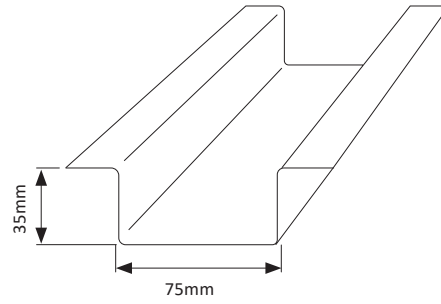

Standard Pack: 50 Lengths x 6M

Where strength matters

Junction Stud 1.10

50 x 50 Junction Stud

JUNCTION STUD - 50 X 50 X 1.10 BMT: **JS5050** (1.56kg/m)

Standard Pack: 50 Lengths x 6M

75 x 15 Junction Stud

JUNCTION STUD - 75 X 15 X 1.10 BMT: **JS7515** (1.13kg/m)

Standard Pack: 100 Lengths x 6M

75 x 24 Junction Stud

JUNCTION STUD - 75 X 24 X 1.10 BMT: **JS7524** (1.33kg/m)

Standard Pack: 100 Lengths x 6M

Junction Stud 1.10

75 x 35 Junction Stud

JUNCTION STUD - 75 X 35 X 1.10 BMT: **JS7535** (1.56kg/m)

Standard Pack: 50 Lengths x 6M

75 x 50 Junction Stud

JUNCTION STUD - 75 X 50 X 1.10 BMT: **JS7550** (1.91kg/m)

Standard Pack: 50 Lengths x 6M

120 x 35 Junction Stud

JUNCTION STUD - 120 X 35 X 1.10 BMT: **JS12035** (1.97kg/m)