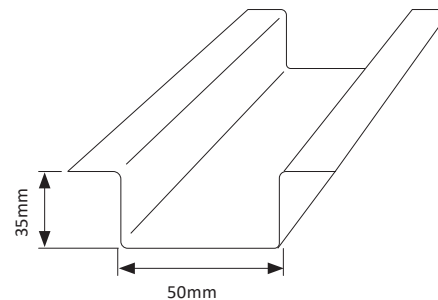

Junction Stud 0.75

50 x 15 Junction Stud

JUNCTION STUD - 50 X 15 X 0.75 BMT: **JS50150.75** (0.59kg/m)

Standard Pack: 100 Lengths x 6M

50 x 24 Junction Stud

JUNCTION STUD - 50 X 24 X 0.75 BMT: **JS50240.75** (0.80kg/m)

Standard Pack: 100 Lengths x 6M

50 x 35 Junction Stud

JUNCTION STUD - 50 X 35 X 0.75 BMT: **JS50350.75** (0.91kg/m)

Standard Pack: 50 Lengths x 6M

Where strength matters

Junction Stud 0.75

75 x 15 Junction Stud

JUNCTION STUD - 75 X 15 X 0.75 BMT: **JS75150.75** (0.80kg/m)

Standard Pack: 100 Lengths x 6M

75 x 24 Junction Stud

JUNCTION STUD - 75 X 24 X 0.75 BMT: **JS75240.75** (0.91kg/m)

Standard Pack: 100 Lengths x 6M

75 x 35 Junction Stud

JUNCTION STUD - 75 X 35 X 0.75 BMT: **JS75350.75** (1.09kg/m)

Standard Pack: 50 Lengths x 6M

Junction Stud 1.10

50 x 15 Junction Stud

JUNCTION STUD - 50 X 15 X 1.10 BMT: **JS5015** (0.89kg/m)