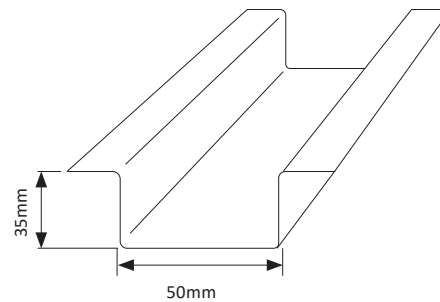

Standard Pack: 100 Lengths x 6M

50 x 24 Junction Stud

JUNCTION STUD - 50 X 24 X 1.10 BMT: **JS5024** (1.13kg/m)

Standard Pack: 100 Lengths x 6M

50 x 35 Junction Stud

JUNCTION STUD - 50 X 35 X 1.10 BMT: **JS5035** (1.33kg/m)

Standard Pack: 50 Lengths x 6M

Where strength matters

Junction Stud 1.10

50 x 50 Junction Stud

JUNCTION STUD - 50 X 50 X 1.10 BMT: **JS5050** (1.56kg/m)

Standard Pack: 50 Lengths x 6M

75 x 15 Junction Stud

JUNCTION STUD - 75 X 15 X 1.10 BMT: **JS7515** (1.13kg/m)