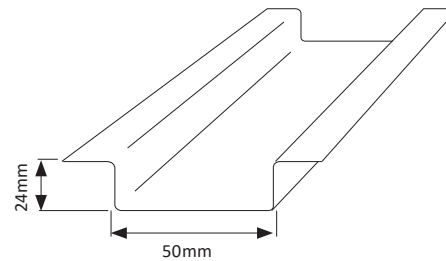

Junction Stud 0.75

50 x 15 Junction Stud

JUNCTION STUD - 50 X 15 X 0.75 BMT: **JS50150.75** (0.59kg/m)

Standard Pack: 100 Lengths x 6M

50 x 24 Junction Stud

JUNCTION STUD - 50 X 24 X 0.75 BMT: **JS50240.75** (0.80kg/m)

Standard Pack: 100 Lengths x 6M

50 x 35 Junction Stud

JUNCTION STUD - 50 X 35 X 0.75 BMT: **JS50350.75** (0.91kg/m)

Standard Pack: 50 Lengths x 6M

Where strength matters

Junction Stud 0.75

75 x 15 Junction Stud

JUNCTION STUD - 75 X 15 X 0.75 BMT: **JS75150.75** (0.80kg/m)

Standard Pack: 100 Lengths x 6M

75 x 24 Junction Stud

JUNCTION STUD - 75 X 24 X 0.75 BMT: **JS75240.75** (0.91kg/m)

Standard Pack: 100 Lengths x 6M

75 x 35 Junction Stud

JUNCTION STUD - 75 X 35 X 0.75 BMT: **JS75350.75** (1.09kg/m)

Standard Pack: 50 Lengths x 6M

Junction Stud 1.10

50 x 15 Junction Stud

JUNCTION STUD - 50 X 15 X 1.10 BMT: **JS5015** (0.89kg/m)