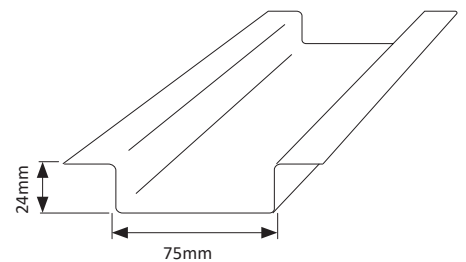

Standard Pack: 50 Lengths x 6M

Where strength matters

Junction Stud 1.10

50 x 50 Junction Stud

JUNCTION STUD - 50 X 50 X 1.10 BMT: **JS5050** (1.56kg/m)

Standard Pack: 50 Lengths x 6M

75 x 15 Junction Stud

JUNCTION STUD - 75 X 15 X 1.10 BMT: **JS7515** (1.13kg/m)

Standard Pack: 100 Lengths x 6M

75 x 24 Junction Stud

JUNCTION STUD - 75 X 24 X 1.10 BMT: **JS7524** (1.33kg/m)

Standard Pack: 100 Lengths x 6M

Junction Stud 1.10

75 x 35 Junction Stud

JUNCTION STUD - 75 X 35 X 1.10 BMT: **JS7535** (1.56kg/m)