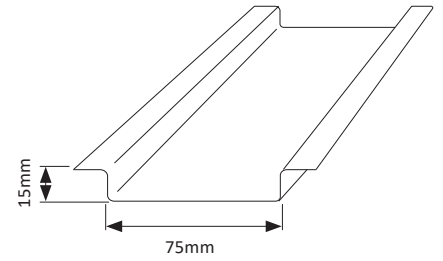

Junction Stud 0.75

50 x 15 Junction Stud

JUNCTION STUD - 50 X 15 X 0.75 BMT: **JS50150.75** (0.59kg/m)

Standard Pack: 100 Lengths x 6M

50 x 24 Junction Stud

JUNCTION STUD - 50 X 24 X 0.75 BMT: **JS50240.75** (0.80kg/m)

Standard Pack: 100 Lengths x 6M

50 x 35 Junction Stud

JUNCTION STUD - 50 X 35 X 0.75 BMT: **JS50350.75** (0.91kg/m)

Standard Pack: 50 Lengths x 6M

Where strength matters

Junction Stud 0.75

75 x 15 Junction Stud

JUNCTION STUD - 75 X 15 X 0.75 BMT: **JS75150.75** (0.80kg/m)

Standard Pack: 100 Lengths x 6M

75 x 24 Junction Stud

JUNCTION STUD - 75 X 24 X 0.75 BMT: **JS75240.75** (0.91kg/m)

Standard Pack: 100 Lengths x 6M

75 x 35 Junction Stud

JUNCTION STUD - 75 X 35 X 0.75 BMT: **JS75350.75** (1.09kg/m)

Standard Pack: 50 Lengths x 6M

Junction Stud 1.10

50 x 15 Junction Stud

JUNCTION STUD - 50 X 15 X 1.10 BMT: **JS5015** (0.89kg/m)