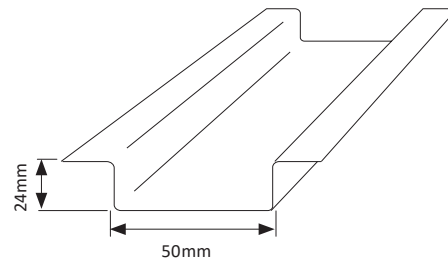

75 x 35 Junction Stud

JUNCTION STUD - 75 X 35 X 0.75 BMT: **JS75350.75** (1.09kg/m)

Standard Pack: 50 Lengths x 6M

Junction Stud 1.10

50 x 15 Junction Stud

JUNCTION STUD - 50 X 15 X 1.10 BMT: **JS5015** (0.89kg/m)

Standard Pack: 100 Lengths x 6M

50 x 24 Junction Stud

JUNCTION STUD - 50 X 24 X 1.10 BMT: **JS5024** (1.13kg/m)

Standard Pack: 100 Lengths x 6M

50 x 35 Junction Stud

JUNCTION STUD - 50 X 35 X 1.10 BMT: **JS5035** (1.33kg/m)

Standard Pack: 50 Lengths x 6M

Where strength matters

Junction Stud 1.10

50 x 50 Junction Stud

JUNCTION STUD - 50 X 50 X 1.10 BMT: **JS5050** (1.56kg/m)

Standard Pack: 50 Lengths x 6M

75 x 15 Junction Stud

JUNCTION STUD - 75 X 15 X 1.10 BMT: **JS7515** (1.13kg/m)