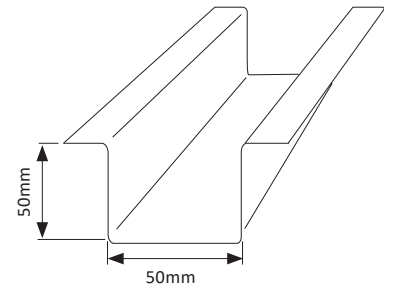

Standard Pack: 100 Lengths x 6M

50 x 24 Junction Stud

JUNCTION STUD - 50 X 24 X 1.10 BMT: **JS5024** (1.13kg/m)

Standard Pack: 100 Lengths x 6M

50 x 35 Junction Stud

JUNCTION STUD - 50 X 35 X 1.10 BMT: **JS5035** (1.33kg/m)

Standard Pack: 50 Lengths x 6M

Where strength matters

Junction Stud 1.10

50 x 50 Junction Stud

JUNCTION STUD - 50 X 50 X 1.10 BMT: **JS5050** (1.56kg/m)

Standard Pack: 50 Lengths x 6M

75 x 15 Junction Stud

JUNCTION STUD - 75 X 15 X 1.10 BMT: **JS7515** (1.13kg/m)

Standard Pack: 100 Lengths x 6M

75 x 24 Junction Stud

JUNCTION STUD - 75 X 24 X 1.10 BMT: **JS7524** (1.33kg/m)

Standard Pack: 100 Lengths x 6M

Junction Stud 1.10

75 x 35 Junction Stud

JUNCTION STUD - 75 X 35 X 1.10 BMT: **JS7535** (1.56kg/m)