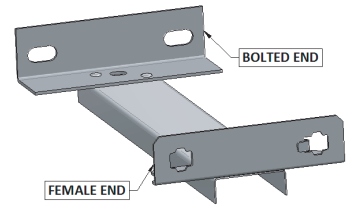

Hook Fast Purlin Bridging

Millform *HookFast*® Bridging System

(available to suit C/Z100, 150, 200 & 250)

AdJ Starter – Adjustable Female / Facia Cheat

Starter – Bolted / Female

Intermediate – Male / Female

Finisher – Male / Bolted

12 mm Sag Rod Ridge Tie (add 100 mm to centres)