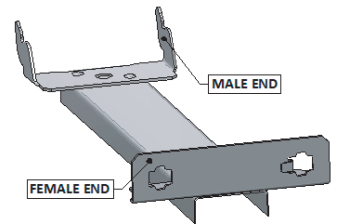

Hook Fast Purlin Bridging

Millform *HookFast*® Bridging System

(available to suit C/Z100, 150, 200 & 250)

AdJ Starter – Adjustable Female / Facia Cheat

Starter – Bolted / Female

Intermediate – Male / Female

Finisher – Male / Bolted

12 mm Sag Rod Ridge Tie (add 100 mm to centres)