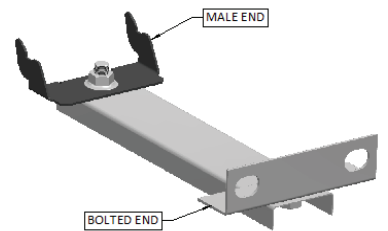

Hook Fast Purlin Bridging

Millform *HookFast*® Bridging System

(available to suit C/Z100, 150, 200 & 250)

AdJ Starter – Adjustable Female / Facia Cheat

Starter – Bolted / Female

Intermediate – Male / Female

Finisher – Male / Bolted

12 mm Sag Rod Ridge Tie (add 100 mm to centres)