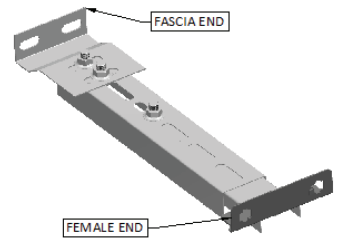

Hook Fast Purlin Bridging

Millform *HookFast*® Bridging System

(available to suit C/Z100, 150, 200 & 250)

AdJ Starter – Adjustable Female / Facia Cheat

Starter – Bolted / Female

Intermediate – Male / Female

Finisher – Male / Bolted

12 mm Sag Rod Ridge Tie (add 100 mm to centres)