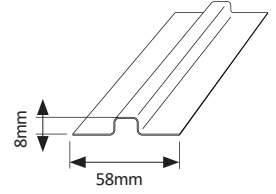

Facade System

8.0mm Back Flashing

8.0mm X 0.48 BMT BACK FLASHING (BLACK): **8.0MMB-FLA** (0.27kg/m)

Standard Pack: 500 Lengths (Full packs only)

Standard Lengths: 1.190, 2.390, 2.990

3.5mm Back Flashing

3.5mm X 0.48 BMT BACK FLASHING (BLACK): **3.5MMB-FLA** (0.28kg/m)

Standard Pack: 500 Lengths (Full packs only)

Standard Lengths: 1.190, 2.390, 2.990