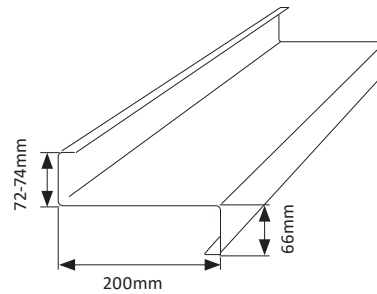

Z250 Purlin

PURLIN - EX_Z250 X 73 X 1.50 BMT: **EX_Z250_73_1.50G** (5.07kg/m)

PURLIN - EX_Z250 X 73 X 1.90 BMT: **EX_Z250_73_1.90G** (6.41kg/m)

PURLIN - EX_Z250 X 73 X 2.40 BMT: **EX_Z250_73_2.40G** (8.07kg/m)

Standard Pack: 20 Lengths