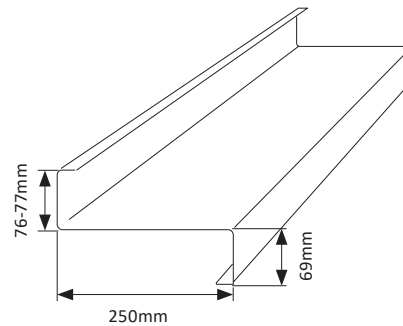

Z300 Purlin

PURLIN - EX_Z300 X 93 X 1.90 BMT: **EX_Z300_93_1.90G** (7.91kg/m)

PURLIN - EX_Z300 X 93 X 2.40 BMT: **EX_Z300_93_2.40G** (9.97kg/m)

PURLIN - EX_Z300 X 93 X 3.00 BMT: **EX_Z300_93_3.00G** (12.51kg/m)

Standard Pack: 20 Lengths