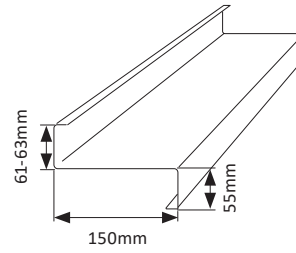

### Z150 Purlin

PURLIN - EX\_Z150 X 58 X 1.20 BMT: **EX\_Z150\_58\_1.20G** (2.83kg/m)

PURLIN - EX\_Z150 X 58 X 1.50 BMT: **EX\_Z150\_58\_1.50G** (3.52kg/m)

PURLIN - EX\_Z150 X 58 X 1.90 BMT: **EX\_Z150\_58\_1.90G** (4.45kg/m)

PURLIN - EX\_Z150 X 58 X 2.40 BMT: **EX\_Z150\_58\_2.40G** (5.60kg/m)

**Standard Pack:** 20 Lengths