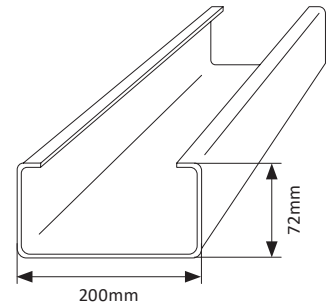

C – Section Extreme Purlin

C150 Purlin

PURLIN - EX_C150 X 58 X 1.20 BMT: **EX_C150_58_1.20G** (2.83kg/m)

PURLIN - EX_C150 X 58 X 1.50 BMT: **EX_C150_58_1.50G** (3.52kg/m)

PURLIN - EX_C150 X 58 X 1.90 BMT: **EX_C150_58_1.90G** (4.45kg/m)

PURLIN - EX_C150 X 58 X 2.40 BMT: **EX_C150_58_2.40G** (5.60kg/m)

Standard Pack: 50 Lengths

C200 Purlin

PURLIN - EX_C200 X 72 X 1.20 BMT: **EX_C200_72_1.20G** (3.59kg/m)

PURLIN - EX_C200 X 72 X 1.50 BMT: **EX_C200_72_1.50G** (4.47kg/m)

PURLIN - EX_C200 X 72 X 1.90 BMT: **EX_C200_72_1.90G** (5.65kg/m)

PURLIN - EX_C200 X 72 X 2.40 BMT: **EX_C200_72_2.40G** (7.12kg/m)

Standard Pack: 50 Lengths

C250 Purlin

PURLIN - EX_C250 X 73 X 1.50 BMT: **EX_C250_73_1.50G** (5.07kg/m)

PURLIN - EX_C250 X 73 X 1.90 BMT: **EX_C250_73_1.90G** (6.41kg/m)

PURLIN - EX_C250 X 73 X 2.40 BMT: **EX_C250_73_2.40G** (8.07kg/m)

Standard Pack: 40 Lengths

C300 Purlin

PURLIN - EX_C300 X 93 X 1.90 BMT: **EX_C300_93_1.90G** (7.91kg/m)