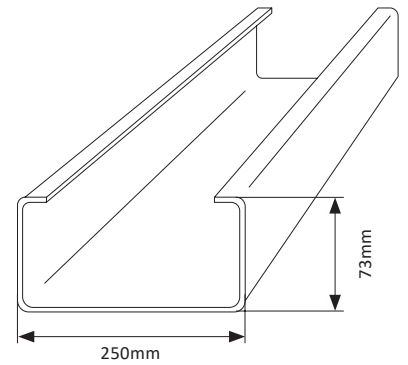

C – Section Extreme Purlin

C150 Purlin

PURLIN - EX_C150 X 58 X 1.20 BMT: **EX_C150_58_1.20G** (2.83kg/m)

PURLIN - EX_C150 X 58 X 1.50 BMT: **EX_C150_58_1.50G** (3.52kg/m)

PURLIN - EX_C150 X 58 X 1.90 BMT: **EX_C150_58_1.90G** (4.45kg/m)

PURLIN - EX_C150 X 58 X 2.40 BMT: **EX_C150_58_2.40G** (5.60kg/m)

Standard Pack: 50 Lengths

C200 Purlin

PURLIN - EX_C200 X 72 X 1.20 BMT: **EX_C200_72_1.20G** (3.59kg/m)

PURLIN - EX_C200 X 72 X 1.50 BMT: **EX_C200_72_1.50G** (4.47kg/m)

PURLIN - EX_C200 X 72 X 1.90 BMT: **EX_C200_72_1.90G** (5.65kg/m)

PURLIN - EX_C200 X 72 X 2.40 BMT: **EX_C200_72_2.40G** (7.12kg/m)

Standard Pack: 50 Lengths

C250 Purlin

PURLIN - EX_C250 X 73 X 1.50 BMT: **EX_C250_73_1.50G** (5.07kg/m)

PURLIN - EX_C250 X 73 X 1.90 BMT: **EX_C250_73_1.90G** (6.41kg/m)

PURLIN - EX_C250 X 73 X 2.40 BMT: **EX_C250_73_2.40G** (8.07kg/m)

Standard Pack: 40 Lengths

C300 Purlin

PURLIN - EX_C300 X 93 X 1.90 BMT: **EX_C300_93_1.90G** (7.91kg/m)