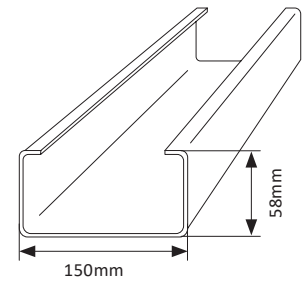

C – Section Extreme Purlin

C150 Purlin

PURLIN - EX_C150 X 58 X 1.20 BMT: **EX_C150_58_1.20G** (2.83kg/m)

PURLIN - EX_C150 X 58 X 1.50 BMT: **EX_C150_58_1.50G** (3.52kg/m)

PURLIN - EX_C150 X 58 X 1.90 BMT: **EX_C150_58_1.90G** (4.45kg/m)

PURLIN - EX_C150 X 58 X 2.40 BMT: **EX_C150_58_2.40G** (5.60kg/m)

Standard Pack: 50 Lengths

C200 Purlin

PURLIN - EX_C200 X 72 X 1.20 BMT: **EX_C200_72_1.20G** (3.59kg/m)

PURLIN - EX_C200 X 72 X 1.50 BMT: **EX_C200_72_1.50G** (4.47kg/m)

PURLIN - EX_C200 X 72 X 1.90 BMT: **EX_C200_72_1.90G** (5.65kg/m)

PURLIN - EX_C200 X 72 X 2.40 BMT: **EX_C200_72_2.40G** (7.12kg/m)

Standard Pack: 50 Lengths

C250 Purlin

PURLIN - EX_C250 X 73 X 1.50 BMT: **EX_C250_73_1.50G** (5.07kg/m)

PURLIN - EX_C250 X 73 X 1.90 BMT: **EX_C250_73_1.90G** (6.41kg/m)

PURLIN - EX_C250 X 73 X 2.40 BMT: **EX_C250_73_2.40G** (8.07kg/m)

Standard Pack: 40 Lengths

C300 Purlin

PURLIN - EX_C300 X 93 X 1.90 BMT: **EX_C300_93_1.90G** (7.91kg/m)