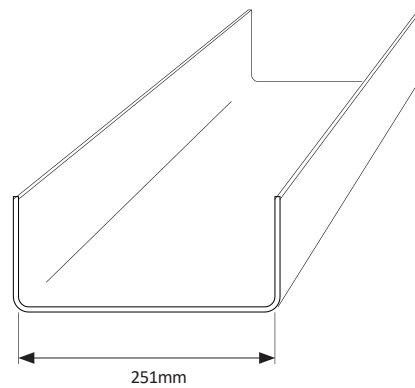

151 ID Channel

CHANNEL - 151 ID X 78 X 1.2 BMT GAL: **CH15112** (2.83kg/m)

CHANNEL - 151 ID X 78 X 1.5 BMT GAL: **CH15115** (3.52kg/m)

CHANNEL - 151 ID X 78 X 1.9 BMT GAL: **CH15119** (4.45kg/m)

Standard Pack: 50 Lengths

Channels

201 ID Channel

CHANNEL - 201 ID X 93 X 1.5 BMT GAL: **CH20115** (4.47kg/m)

CHANNEL - 201 ID X 93 X 1.9 BMT GAL: **CH20119** (5.65kg/m)

CHANNEL - 201 ID X 93 X 2.4 BMT GAL: **CH20124** (7.12kg/m)

Standard Pack: 50 Lengths

251 ID Channel

CHANNEL - 251 ID X 68 X 1.9 BMT GAL: **CH25119** (5.65kg/m)

CHANNEL - 251 ID X 68 X 2.4 BMT GAL: **CH25124** (7.12kg/m)

Standard Pack: 40 Lengths

301 ID Channel

CHANNEL - 301 ID X 68 X 2.4 BMT GAL: **CH30124** (8.07kg/m)