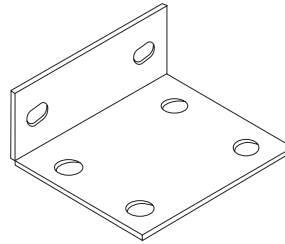

General Purpose Bracket

Where strength matters