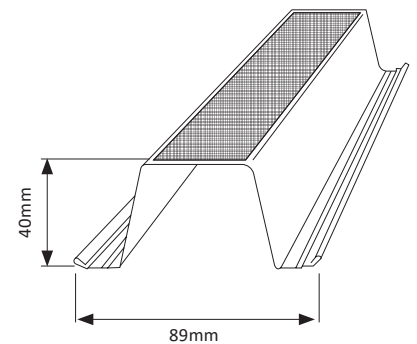

40 mm ROOF BATTEN - 0.48 BMT - ALUZINC: **40RB0.48Z** (0.66kg/m)

40 mm ROOF BATTEN - 0.55 BMT - ALUZINC: **40RB0.55Z** (0.75kg/m)

Standard Pack: 150 Lengths x 6.100M, 7.500M

40mm Cyclonic Roof Batten*

40 mm ROOF BATTEN - 0.75 BMT - ALUZINC: **40RB0.75Z** (1.02kg/m)

Standard Pack: 100 Lengths x 6.100M, 7.500M

NOTE*: Standard Roof Battens are ANGLE CUT, SQUARE CUT ends would need to be requested.