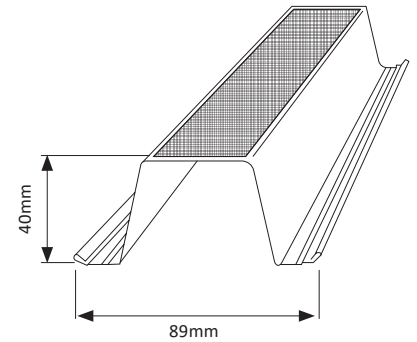

Battens

22mm Ceiling Batten

22 mm CEILING BATTEN - 0.42 BMT - ALUZINC: **22CB0.42Z** (0.36kg/m)

22 mm CEILING BATTEN - 0.75 BMT - ALUZINC: **22CB0.75Z** (0.63kg/m)

Standard Pack: 200 Lengths x 6.100M

40mm Roof Batten*

40 mm ROOF BATTEN - 0.48 BMT - ALUZINC: **40RB0.48Z** (0.66kg/m)

40 mm ROOF BATTEN - 0.55 BMT - ALUZINC: **40RB0.55Z** (0.75kg/m)

Standard Pack: 150 Lengths x 6.100M, 7.500M

40mm Cyclonic Roof Batten*

40 mm ROOF BATTEN - 0.75 BMT - ALUZINC: **40RB0.75Z** (1.02kg/m)

Standard Pack: 100 Lengths x 6.100M, 7.500M

NOTE*: Standard Roof Battens are ANGLE CUT, SQUARE CUT ends would need to be requested.