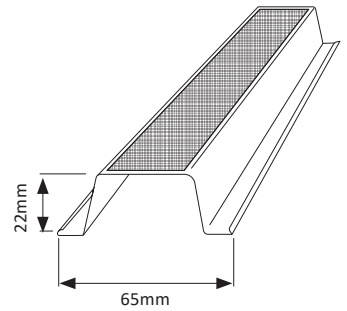

Battens

22mm Ceiling Batten

22 mm CEILING BATTEN - 0.42 BMT - ALUZINC: **22CB0.42Z** (0.36kg/m)

22 mm CEILING BATTEN - 0.75 BMT - ALUZINC: **22CB0.75Z** (0.63kg/m)

Standard Pack: 200 Lengths x 6.100M

40mm Roof Batten*

40 mm ROOF BATTEN - 0.48 BMT - ALUZINC: **40RB0.48Z** (0.66kg/m)

40 mm ROOF BATTEN - 0.55 BMT - ALUZINC: **40RB0.55Z** (0.75kg/m)

Standard Pack: 150 Lengths x 6.100M, 7.500M

40mm Cyclonic Roof Batten*

40 mm ROOF BATTEN - 0.75 BMT - ALUZINC: **40RB0.75Z** (1.02kg/m)

Standard Pack: 100 Lengths x 6.100M, 7.500M

NOTE*: Standard Roof Battens are ANGLE CUT, SQUARE CUT ends would need to be requested.