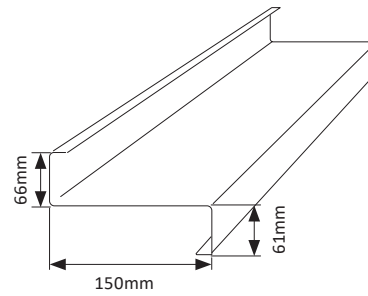

Z – Section Archetype Purlin

Z100 Purlin

Z PURLIN - 100 X 1.20 BMT: **Z10012** (2.06kg/m)

Z PURLIN - 100 X 1.50 BMT: **Z10015** (2.57kg/m)

Z PURLIN - 100 X 1.90 BMT: **Z10019** (3.24kg/m)

Standard Pack: 40 Lengths

Z150 Purlin

Z PURLIN - 150 X 1.20 BMT: **Z15012** (2.83kg/m)

Z PURLIN - 150 X 1.50 BMT: **Z15015** (3.52kg/m)

Z PURLIN - 150 X 1.90 BMT: **Z15019** (4.45kg/m)

Z PURLIN - 150 X 2.40 BMT: **Z15024** (5.60kg/m)

Standard Pack: 20 Lengths

Z200 Purlin

Z PURLIN - 200 X 1.20 BMT: **Z20012** (3.59kg/m)

Z PURLIN - 200 X 1.50 BMT: **Z20015** (4.47kg/m)

Z PURLIN - 200 X 1.90 BMT: **Z20019** (5.65kg/m)

Z PURLIN - 200 X 2.40 BMT: **Z20024** (7.12kg/m)

Standard Pack: 20 Lengths

Where strength matters

Z – Section Archetype Purlin

Z250 Purlin

Z PURLIN - 250 X 1.50 BMT: **Z25015** (5.07kg/m)

Z PURLIN - 250 X 1.90 BMT: **Z25019** (6.41kg/m)

Z PURLIN - 250 X 2.40 BMT: **Z25024** (8.07kg/m)