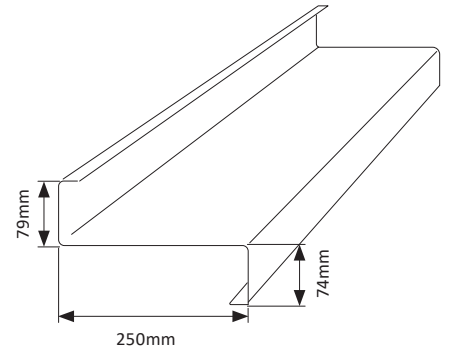

Standard Pack: 20 Lengths

Z200 Purlin

Z PURLIN - 200 X 1.20 BMT: **Z20012** (3.59kg/m)

Z PURLIN - 200 X 1.50 BMT: **Z20015** (4.47kg/m)

Z PURLIN - 200 X 1.90 BMT: **Z20019** (5.65kg/m)

Z PURLIN - 200 X 2.40 BMT: **Z20024** (7.12kg/m)

Standard Pack: 20 Lengths

Where strength matters

Z – Section Archetype Purlin

Z250 Purlin

Z PURLIN - 250 X 1.50 BMT: **Z25015** (5.07kg/m)

Z PURLIN - 250 X 1.90 BMT: **Z25019** (6.41kg/m)

Z PURLIN - 250 X 2.40 BMT: **Z25024** (8.07kg/m)

Standard Pack: 20 Lengths

Z300 Purlin

Z PURLIN - 300 X 1.90 BMT: **Z30019** (7.91kg/m)

Z PURLIN - 300 X 2.40 BMT: **Z30024** (9.97kg/m)

Z PURLIN - 300 X 3.00 BMT: **Z30030** (12.51kg/m)

Standard Pack: 20 Lengths