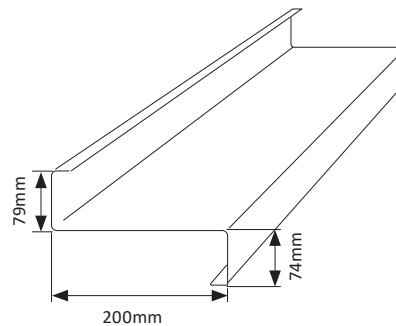

Standard Pack: 20 Lengths

Z200 Purlin

Z PURLIN - 200 X 1.20 BMT: **Z20012** (3.59kg/m)

Z PURLIN - 200 X 1.50 BMT: **Z20015** (4.47kg/m)

Z PURLIN - 200 X 1.90 BMT: **Z20019** (5.65kg/m)

Z PURLIN - 200 X 2.40 BMT: **Z20024** (7.12kg/m)

Standard Pack: 20 Lengths

Where strength matters

Z – Section Archetype Purlin

Z250 Purlin

Z PURLIN - 250 X 1.50 BMT: **Z25015** (5.07kg/m)

Z PURLIN - 250 X 1.90 BMT: **Z25019** (6.41kg/m)

Z PURLIN - 250 X 2.40 BMT: **Z25024** (8.07kg/m)