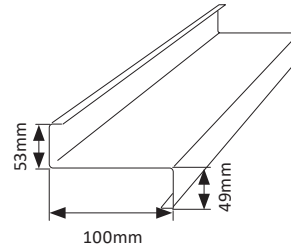

Z – Section Archetype Purlin

Z100 Purlin

Z PURLIN - 100 X 1.20 BMT: **Z10012** (2.06kg/m)

Z PURLIN - 100 X 1.50 BMT: **Z10015** (2.57kg/m)

Z PURLIN - 100 X 1.90 BMT: **Z10019** (3.24kg/m)

Standard Pack: 40 Lengths

Z150 Purlin

Z PURLIN - 150 X 1.20 BMT: **Z15012** (2.83kg/m)

Z PURLIN - 150 X 1.50 BMT: **Z15015** (3.52kg/m)

Z PURLIN - 150 X 1.90 BMT: **Z15019** (4.45kg/m)

Z PURLIN - 150 X 2.40 BMT: **Z15024** (5.60kg/m)

Standard Pack: 20 Lengths

Z200 Purlin

Z PURLIN - 200 X 1.20 BMT: **Z20012** (3.59kg/m)

Z PURLIN - 200 X 1.50 BMT: **Z20015** (4.47kg/m)

Z PURLIN - 200 X 1.90 BMT: **Z20019** (5.65kg/m)

Z PURLIN - 200 X 2.40 BMT: **Z20024** (7.12kg/m)

Standard Pack: 20 Lengths

Where strength matters

Z – Section Archetype Purlin

Z250 Purlin

Z PURLIN - 250 X 1.50 BMT: **Z25015** (5.07kg/m)

Z PURLIN - 250 X 1.90 BMT: **Z25019** (6.41kg/m)

Z PURLIN - 250 X 2.40 BMT: **Z25024** (8.07kg/m)