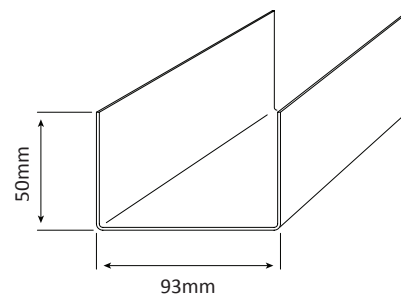

Standard Pack: 50 Lengths x 7.500M

92 Stiffened Top Plate

STIFFENED TOP PLATE 92 MM X 1.15 BMT ALUZINC: **STP921.15Z** (2.14kg/m)

STIFFENED TOP PLATE 92 MM X 1.50 BMT ALUZINC: **STP921.50Z** (2.57kg/m)

Standard Pack: 50 Lengths x 7.500M

78 High Wall Plate

H.W.PLATE - 78 X 50 X 1.15 BMT - ALUZINC: **HWPL78501.15Z** (1.63kg/m)

H.W.PLATE - 78 X 50 X 1.50 BMT - GAL: **HWPL78501.50G** (2.15kg/m)

Standard Pack: 50 Lengths

93 High Wall Plate

H.W.PLATE - 93 X 50 X 1.15 BMT - ALUZINC: **HWPL93501.15Z** (1.63kg/m)

H.W.PLATE - 93 X 50 X 1.50 BMT - Gal: **HWPL93501.50G** (2.17kg/m)

Standard Pack: 50 Lengths x 7.500M

Where strength matters

Cyclonic Steel Framing

75mm Cyclonic Stud Range

PLATE - 78 X 38 X 1.50 BMT - ALUZINC: **PL78381.50Z** (1.81kg/m)