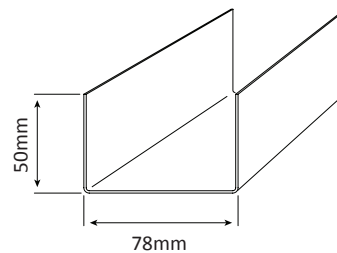

NOGGIN - 97 X 42 X 1.15 BMT - ALUZINC: **N97421.15Z** (1.63kg/m)

Standard Pack: 100 Lengths

Steel Framing

78 Stiffened Top Plate

STIFFENED TOP PLATE 78 MM X 1.15 BMT ALUZINC: **STP781.15Z** (1.91kg/m)

STIFFENED TOP PLATE 78 MM X 1.50 BMT ALUZINC: **STP781.50Z** (2.57kg/m)

Standard Pack: 50 Lengths x 7.500M

92 Stiffened Top Plate

STIFFENED TOP PLATE 92 MM X 1.15 BMT ALUZINC: **STP921.15Z** (2.14kg/m)

STIFFENED TOP PLATE 92 MM X 1.50 BMT ALUZINC: **STP921.50Z** (2.57kg/m)

Standard Pack: 50 Lengths x 7.500M

78 High Wall Plate

H.W.PLATE - 78 X 50 X 1.15 BMT - ALUZINC: **HWPL78501.15Z** (1.63kg/m)

H.W.PLATE - 78 X 50 X 1.50 BMT - GAL: **HWPL78501.50G** (2.15kg/m)

Standard Pack: 50 Lengths

93 High Wall Plate

H.W.PLATE - 93 X 50 X 1.15 BMT - ALUZINC: **HWPL93501.15Z** (1.63kg/m)

H.W.PLATE - 93 X 50 X 1.50 BMT - Gal: **HWPL93501.50G** (2.17kg/m)

Standard Pack: 50 Lengths x 7.500M

Where strength matters

Cyclonic Steel Framing

75mm Cyclonic Stud Range

PLATE - 78 X 38 X 1.50 BMT - ALUZINC: **PL78381.50Z** (1.81kg/m)