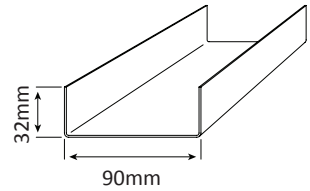

78 High Wall Plate

H.W.PLATE - 78 X 50 X 1.15 BMT - ALUZINC: **HWPL78501.15Z** (1.63kg/m)

H.W.PLATE - 78 X 50 X 1.50 BMT - GAL: **HWPL78501.50G** (2.15kg/m)

Standard Pack: 50 Lengths

93 High Wall Plate

H.W.PLATE - 93 X 50 X 1.15 BMT - ALUZINC: **HWPL93501.15Z** (1.63kg/m)

H.W.PLATE - 93 X 50 X 1.50 BMT - Gal: **HWPL93501.50G** (2.17kg/m)

Standard Pack: 50 Lengths x 7.500M

Where strength matters

Cyclonic Steel Framing

75mm Cyclonic Stud Range

PLATE - 78 X 38 X 1.50 BMT - ALUZINC: **PL78381.50Z** (1.81kg/m)

STUD - 75 X 40 X 1.50 BMT - ALUZINC: **S75401.50Z** (1.81kg/m)

NOGGIN - 72 X 42 X 1.50 BMT - ALUZINC: **N72421.50Z** (1.81kg/m)

Standard Pack: 100 Lengths

90mm Cyclonic Stud Range

PLATE - 93 X 30 X 1.50 BMT - ALUZINC: **PL93301.50Z** (1.81kg/m)

STUD - 90 X 31 X 1.50 BMT - ALUZINC: **S90311.50Z** (1.81kg/m)

NOGGIN - 87 X 32 X 1.50 BMT - ALUZINC: **N87321.50Z** (1.82kg/m)

Standard Pack: 100 Lengths

100mm Cyclonic Stud Range

PLATE - 103 X 38 X 1.50 BMT - ALUZINC: **PL103381.50Z** (2.15kg/m)