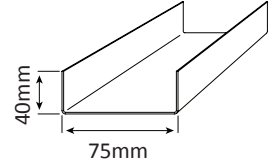

78 High Wall Plate

H.W.PLATE - 78 X 50 X 1.15 BMT - ALUZINC: **HWPL78501.15Z** (1.63kg/m)

H.W.PLATE - 78 X 50 X 1.50 BMT - GAL: **HWPL78501.50G** (2.15kg/m)

Standard Pack: 50 Lengths

93 High Wall Plate

H.W.PLATE - 93 X 50 X 1.15 BMT - ALUZINC: **HWPL93501.15Z** (1.63kg/m)

H.W.PLATE - 93 X 50 X 1.50 BMT - Gal: **HWPL93501.50G** (2.17kg/m)

Standard Pack: 50 Lengths x 7.500M

Where strength matters

Cyclonic Steel Framing

75mm Cyclonic Stud Range

PLATE - 78 X 38 X 1.50 BMT - ALUZINC: **PL78381.50Z** (1.81kg/m)

STUD - 75 X 40 X 1.50 BMT - ALUZINC: **S75401.50Z** (1.81kg/m)

NOGGIN - 72 X 42 X 1.50 BMT - ALUZINC: **N72421.50Z** (1.81kg/m)

Standard Pack: 100 Lengths

90mm Cyclonic Stud Range

PLATE - 93 X 30 X 1.50 BMT - ALUZINC: **PL93301.50Z** (1.81kg/m)