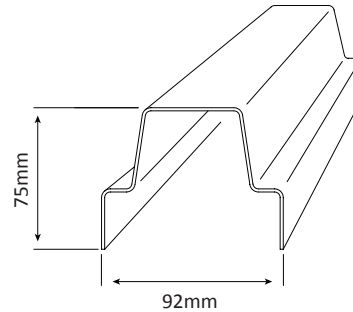

NOGGIN - 97 X 42 X 1.15 BMT - ALUZINC: **N97421.15Z** (1.63kg/m)

Standard Pack: 100 Lengths

Steel Framing

78 Stiffened Top Plate

STIFFENED TOP PLATE 78 MM X 1.15 BMT ALUZINC: **STP781.15Z** (1.91kg/m)

STIFFENED TOP PLATE 78 MM X 1.50 BMT ALUZINC: **STP781.50Z** (2.57kg/m)

Standard Pack: 50 Lengths x 7.500M

92 Stiffened Top Plate

STIFFENED TOP PLATE 92 MM X 1.15 BMT ALUZINC: **STP921.15Z** (2.14kg/m)

STIFFENED TOP PLATE 92 MM X 1.50 BMT ALUZINC: **STP921.50Z** (2.57kg/m)

Standard Pack: 50 Lengths x 7.500M

78 High Wall Plate

H.W.PLATE - 78 X 50 X 1.15 BMT - ALUZINC: **HWPL78501.15Z** (1.63kg/m)

H.W.PLATE - 78 X 50 X 1.50 BMT - GAL: **HWPL78501.50G** (2.15kg/m)

Standard Pack: 50 Lengths

93 High Wall Plate

H.W.PLATE - 93 X 50 X 1.15 BMT - ALUZINC: **HWPL93501.15Z** (1.63kg/m)

H.W.PLATE - 93 X 50 X 1.50 BMT - Gal: **HWPL93501.50G** (2.17kg/m)

Standard Pack: 50 Lengths x 7.500M

Where strength matters

Cyclonic Steel Framing

75mm Cyclonic Stud Range

PLATE - 78 X 38 X 1.50 BMT - ALUZINC: **PL78381.50Z** (1.81kg/m)