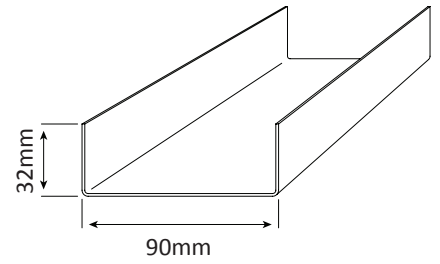

Standard Pack: 100 Lengths

75mm Stud Range

PLATE - 78 X 28 X 1.15 BMT - ALUZINC: **PL78281.15Z** (1.21kg/m)

STUD - 75 X 30 X 1.15 BMT - ALUZINC: **S75301.15Z** (1.21kg/m)

NOGGIN - 72 X 32 X 1.15 BMT - ALUZINC: **N72321.15Z** (1.21kg/m)

Standard Pack: 100 Lengths

Where strength matters

Steel Framing

90mm Stud Range

PLATE - 93 X 30 X 1.15 BMT - ALUZINC: **PL93301.15Z** (1.38kg/m)

STUD - 90 X 31 X 1.15 BMT - ALUZINC: **S90311.15Z** (1.38kg/m)

NOGGIN - 87 X 32 X 1.15 BMT - ALUZINC: **N87321.15Z** (1.38kg/m)

Standard Pack: 100 Lengths

100mm Stud Range

PLATE - 103 X 38 X 1.15 BMT - ALUZINC: **PL103381.15Z** (1.63kg/m)

STUD - 100 X 40 X 1.15 BMT - ALUZINC: **S100401.15Z** (1.63kg/m)

NOGGIN - 97 X 42 X 1.15 BMT - ALUZINC: **N97421.15Z** (1.63kg/m)

Standard Pack: 100 Lengths

Steel Framing

78 Stiffened Top Plate

STIFFENED TOP PLATE 78 MM X 1.15 BMT ALUZINC: **STP781.15Z** (1.91kg/m)

STIFFENED TOP PLATE 78 MM X 1.50 BMT ALUZINC: **STP781.50Z** (2.57kg/m)