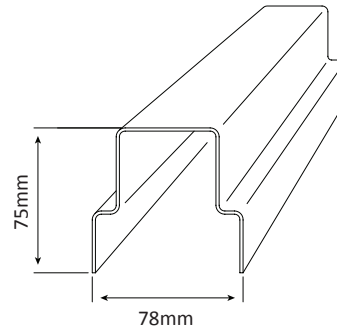

NOGGIN - 87 X 32 X 1.15 BMT - ALUZINC: **N87321.15Z** (1.38kg/m)

Standard Pack: 100 Lengths

100mm Stud Range

PLATE - 103 X 38 X 1.15 BMT - ALUZINC: **PL103381.15Z** (1.63kg/m)

STUD - 100 X 40 X 1.15 BMT - ALUZINC: **S100401.15Z** (1.63kg/m)

NOGGIN - 97 X 42 X 1.15 BMT - ALUZINC: **N97421.15Z** (1.63kg/m)

Standard Pack: 100 Lengths

Steel Framing

78 Stiffened Top Plate

STIFFENED TOP PLATE 78 MM X 1.15 BMT ALUZINC: **STP781.15Z** (1.91kg/m)

STIFFENED TOP PLATE 78 MM X 1.50 BMT ALUZINC: **STP781.50Z** (2.57kg/m)

Standard Pack: 50 Lengths x 7.500M

92 Stiffened Top Plate

STIFFENED TOP PLATE 92 MM X 1.15 BMT ALUZINC: **STP921.15Z** (2.14kg/m)

STIFFENED TOP PLATE 92 MM X 1.50 BMT ALUZINC: **STP921.50Z** (2.57kg/m)

Standard Pack: 50 Lengths x 7.500M

78 High Wall Plate

H.W.PLATE - 78 X 50 X 1.15 BMT - ALUZINC: **HWPL78501.15Z** (1.63kg/m)

H.W.PLATE - 78 X 50 X 1.50 BMT - GAL: **HWPL78501.50G** (2.15kg/m)

Standard Pack: 50 Lengths

93 High Wall Plate

H.W.PLATE - 93 X 50 X 1.15 BMT - ALUZINC: **HWPL93501.15Z** (1.63kg/m)