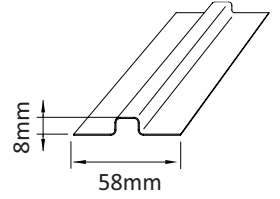

### 8.0mm Back Flashing

8.0mm X 0.48 BMT BACK FLASHING (BLACK): **8.0MMB-FLA** (0.27kg/m)

**Standard Pack:** 500 Lengths (Full packs only)

**Standard Lengths:** 1.190, 2.390, 2.990

### 3.5mm Back Flashing

3.5mm X 0.48 BMT BACK FLASHING (BLACK): **3.5MMB-FLA** (0.28kg/m)

**Standard Pack:** 500 Lengths (Full packs only)

**Standard Lengths:** 1.190, 2.390, 2.990