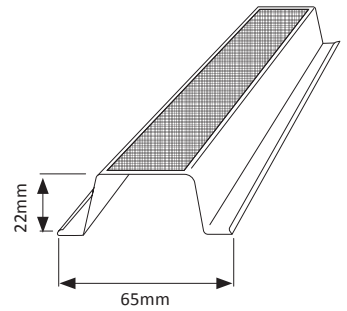

Battens

22mm Ceiling Batten

22 mm CEILING BATTEN - 0.42 BMT - ALUZINC: **22CB0.42Z** (0.36kg/m)

22 mm CEILING BATTEN - 0.75 BMT - ALUZINC: **22CB0.75Z** (0.63kg/m)

Standard Pack: 200 Lengths x 6.100M

40mm Roof Batten*

40 mm ROOF BATTEN - 0.48 BMT - ALUZINC: **40RB0.48Z** (0.66kg/m)

40 mm ROOF BATTEN - 0.55 BMT - ALUZINC: **40RB0.55Z** (0.75kg/m)

Standard Pack: 150 Lengths x 6.100M, 7.500M

40mm Cyclonic Roof Batten*

40 mm ROOF BATTEN - 0.75 BMT - ALUZINC: **40RB0.75Z** (1.02kg/m)

Standard Pack: 100 Lengths x 6.100M, 7.500M

NOTE*: Standard Roof Battens are ANGLE CUT, SQUARE CUT ends would need to be requested.