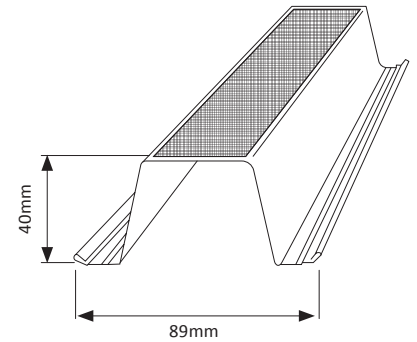

Battens

22mm Ceiling Batten

22 mm CEILING BATTEN - 0.42 BMT - ALUZINC: **22CB0.42Z** (0.36kg/m)

22 mm CEILING BATTEN - 0.75 BMT - ALUZINC: **22CB0.75Z** (0.63kg/m)

Standard Pack: 200 Lengths x 6.100M

40mm Roof Batten*

40 mm ROOF BATTEN - 0.48 BMT - ALUZINC: **40RB0.48Z** (0.66kg/m)

40 mm ROOF BATTEN - 0.55 BMT - ALUZINC: **40RB0.55Z** (0.75kg/m)

Standard Pack: 150 Lengths x 6.100M, 7.500M

40mm Cyclonic Roof Batten*

40 mm ROOF BATTEN - 0.75 BMT - ALUZINC: **40RB0.75Z** (1.02kg/m)

Standard Pack: 100 Lengths x 6.100M, 7.500M

NOTE*: Standard Roof Battens are ANGLE CUT, SQUARE CUT ends would need to be requested.