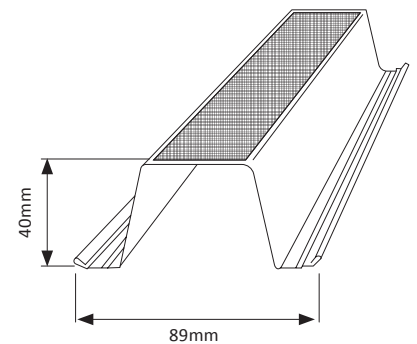

40 mm ROOF BATTEN - 0.48 BMT - ALUZINC: **40RB0.48Z** (0.66kg/m)

40 mm ROOF BATTEN - 0.55 BMT - ALUZINC: **40RB0.55Z** (0.75kg/m)

Standard Pack: 150 Lengths x 6.100M, 7.500M

40mm Cyclonic Roof Batten*

40 mm ROOF BATTEN - 0.75 BMT - ALUZINC: **40RB0.75Z** (1.02kg/m)

Standard Pack: 100 Lengths x 6.100M, 7.500M

NOTE*: Standard Roof Battens are ANGLE CUT, SQUARE CUT ends would need to be requested.