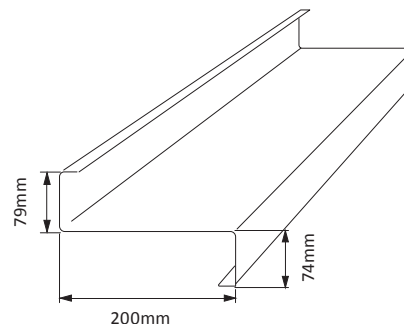

Z150 Purlin

Z PURLIN - 150 X 1.20 BMT: **Z15012** (2.83kg/m)

Z PURLIN - 150 X 1.50 BMT: **Z15015** (3.52kg/m)

Z PURLIN - 150 X 1.90 BMT: **Z15019** (4.45kg/m)

Z PURLIN - 150 X 2.40 BMT: **Z15024** (5.60kg/m)

Standard Pack: 20 Lengths

Z200 Purlin

Z PURLIN - 200 X 1.20 BMT: **Z20012** (3.59kg/m)

Z PURLIN - 200 X 1.50 BMT: **Z20015** (4.47kg/m)

Z PURLIN - 200 X 1.90 BMT: **Z20019** (5.65kg/m)

Z PURLIN - 200 X 2.40 BMT: **Z20024** (7.12kg/m)

Standard Pack: 20 Lengths

Where strength matters

Z – Section Archetype Purlin

Z250 Purlin

Z PURLIN - 250 X 1.50 BMT: **Z25015** (5.07kg/m)

Z PURLIN - 250 X 1.90 BMT: **Z25019** (6.41kg/m)

Z PURLIN - 250 X 2.40 BMT: **Z25024** (8.07kg/m)