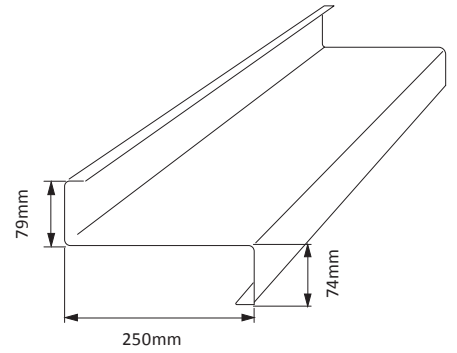

Standard Pack: 20 Lengths

Z200 Purlin

Z PURLIN - 200 X 1.20 BMT: **Z20012** (3.59kg/m)

Z PURLIN - 200 X 1.50 BMT: **Z20015** (4.47kg/m)

Z PURLIN - 200 X 1.90 BMT: **Z20019** (5.65kg/m)

Z PURLIN - 200 X 2.40 BMT: **Z20024** (7.12kg/m)

Standard Pack: 20 Lengths

Where strength matters

Z – Section Archetype Purlin

Z250 Purlin

Z PURLIN - 250 X 1.50 BMT: **Z25015** (5.07kg/m)

Z PURLIN - 250 X 1.90 BMT: **Z25019** (6.41kg/m)

Z PURLIN - 250 X 2.40 BMT: **Z25024** (8.07kg/m)

Standard Pack: 20 Lengths

Z300 Purlin

Z PURLIN - 300 X 1.90 BMT: **Z30019** (7.91kg/m)

Z PURLIN - 300 X 2.40 BMT: **Z30024** (9.97kg/m)

Z PURLIN - 300 X 3.00 BMT: **Z30030** (12.51kg/m)

Standard Pack: 20 Lengths