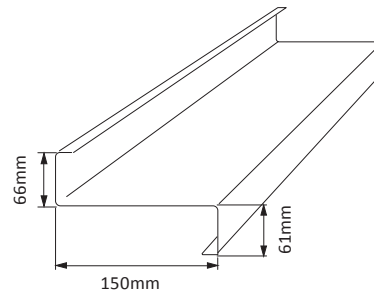

Z – Section Archetype Purlin

Z100 Purlin

Z PURLIN - 100 X 1.20 BMT: **Z10012** (2.06kg/m)

Z PURLIN - 100 X 1.50 BMT: **Z10015** (2.57kg/m)

Z PURLIN - 100 X 1.90 BMT: **Z10019** (3.24kg/m)

Standard Pack: 40 Lengths

Z150 Purlin

Z PURLIN - 150 X 1.20 BMT: **Z15012** (2.83kg/m)

Z PURLIN - 150 X 1.50 BMT: **Z15015** (3.52kg/m)

Z PURLIN - 150 X 1.90 BMT: **Z15019** (4.45kg/m)

Z PURLIN - 150 X 2.40 BMT: **Z15024** (5.60kg/m)

Standard Pack: 20 Lengths

Z200 Purlin

Z PURLIN - 200 X 1.20 BMT: **Z20012** (3.59kg/m)

Z PURLIN - 200 X 1.50 BMT: **Z20015** (4.47kg/m)

Z PURLIN - 200 X 1.90 BMT: **Z20019** (5.65kg/m)

Z PURLIN - 200 X 2.40 BMT: **Z20024** (7.12kg/m)

Standard Pack: 20 Lengths

Where strength matters

Z – Section Archetype Purlin

Z250 Purlin

Z PURLIN - 250 X 1.50 BMT: **Z25015** (5.07kg/m)

Z PURLIN - 250 X 1.90 BMT: **Z25019** (6.41kg/m)

Z PURLIN - 250 X 2.40 BMT: **Z25024** (8.07kg/m)