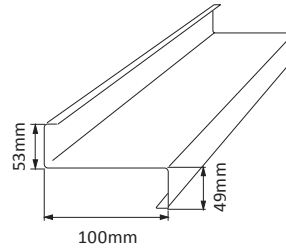

Z – Section Archetype Purlin

Z100 Purlin

Z PURLIN - 100 X 1.20 BMT: **Z10012** (2.06kg/m)

Z PURLIN - 100 X 1.50 BMT: **Z10015** (2.57kg/m)

Z PURLIN - 100 X 1.90 BMT: **Z10019** (3.24kg/m)

Standard Pack: 40 Lengths

Z150 Purlin

Z PURLIN - 150 X 1.20 BMT: **Z15012** (2.83kg/m)

Z PURLIN - 150 X 1.50 BMT: **Z15015** (3.52kg/m)

Z PURLIN - 150 X 1.90 BMT: **Z15019** (4.45kg/m)

Z PURLIN - 150 X 2.40 BMT: **Z15024** (5.60kg/m)

Standard Pack: 20 Lengths

Z200 Purlin

Z PURLIN - 200 X 1.20 BMT: **Z20012** (3.59kg/m)

Z PURLIN - 200 X 1.50 BMT: **Z20015** (4.47kg/m)

Z PURLIN - 200 X 1.90 BMT: **Z20019** (5.65kg/m)

Z PURLIN - 200 X 2.40 BMT: **Z20024** (7.12kg/m)

Standard Pack: 20 Lengths

Where strength matters

Z – Section Archetype Purlin

Z250 Purlin

Z PURLIN - 250 X 1.50 BMT: **Z25015** (5.07kg/m)

Z PURLIN - 250 X 1.90 BMT: **Z25019** (6.41kg/m)

Z PURLIN - 250 X 2.40 BMT: **Z25024** (8.07kg/m)