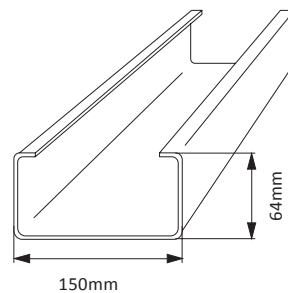

Standard Pack: 50 Lengths

C150 Purlin

PURLIN - C150 X 1.20 BMT: **C15012** (2.83kg/m)

PURLIN - C150 X 1.50 BMT: **C15015** (3.52kg/m)

PURLIN - C150 X 1.90 BMT: **C15019** (4.45kg/m)

PURLIN - C150 X 2.40 BMT: **C15024** (5.60kg/m)

Standard Pack: 50 Lengths

Where strength matters

C – Section Archetype Purlin

C200 Purlin

PURLIN - C200 X 1.20 BMT: **C20012** (3.59kg/m)

PURLIN - C200 X 1.50 BMT: **C20015** (4.47kg/m)

PURLIN - C200 X 1.90 BMT: **C20019** (5.65kg/m)