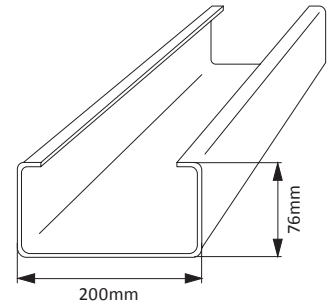

C – Section Archetype Purlin

C200 Purlin

PURLIN - C200 X 1.20 BMT: **C20012** (3.59kg/m)

PURLIN - C200 X 1.50 BMT: **C20015** (4.47kg/m)

PURLIN - C200 X 1.90 BMT: **C20019** (5.65kg/m)

PURLIN - C200 X 2.40 BMT: **C20024** (7.12kg/m)

Standard Pack: 50 Lengths