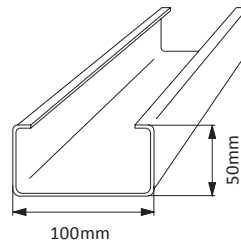

C150 Purlin

PURLIN - C150 X 1.20 BMT: **C15012** (2.83kg/m)

PURLIN - C150 X 1.50 BMT: **C15015** (3.52kg/m)

PURLIN - C150 X 1.90 BMT: **C15019** (4.45kg/m)

PURLIN - C150 X 2.40 BMT: **C15024** (5.60kg/m)

Standard Pack: 50 Lengths