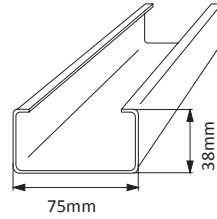

C – Section Archetype Purlin

C75 Purlin

PURLIN - C75 X 0.75 BMT: **C750.75** (1.02kg/m)

PURLIN - C75 X 0.95 BMT: **C750.95** (1.28kg/m)

PURLIN - C75 X 1.20 BMT: **C7512** (1.61kg/m)

PURLIN - C75 X 1.50 BMT: **C7515** (2.00kg/m)

Standard Pack: 50 Lengths

C100 Purlin

PURLIN - C100 X 1.00 BMT: **C10010** (1.64kg/m)

PURLIN - C100 X 1.20 BMT: **C10012** (2.06kg/m)

PURLIN - C100 X 1.50 BMT: **C10015** (2.57kg/m)

PURLIN - C100 X 1.90 BMT: **C10019** (3.24kg/m)

Standard Pack: 50 Lengths

C150 Purlin

PURLIN - C150 X 1.20 BMT: **C15012** (2.83kg/m)

PURLIN - C150 X 1.50 BMT: **C15015** (3.52kg/m)

PURLIN - C150 X 1.90 BMT: **C15019** (4.45kg/m)

PURLIN - C150 X 2.40 BMT: **C15024** (5.60kg/m)

Standard Pack: 50 Lengths

Where strength matters

C – Section Archetype Purlin

C200 Purlin

PURLIN - C200 X 1.20 BMT: **C20012** (3.59kg/m)

PURLIN - C200 X 1.50 BMT: **C20015** (4.47kg/m)

PURLIN - C200 X 1.90 BMT: **C20019** (5.65kg/m)