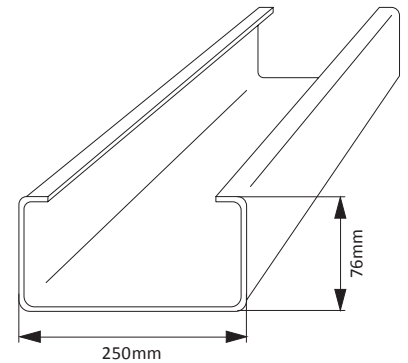

C250 Purlin

PURLIN - C250 X 1.50 BMT: **C25015** (5.07kg/m)

PURLIN - C250 X 1.90 BMT: **C25019** (6.41kg/m)

PURLIN - C250 X 2.40 BMT: **C25024** (8.07kg/m)

Standard Pack: 40 Lengths